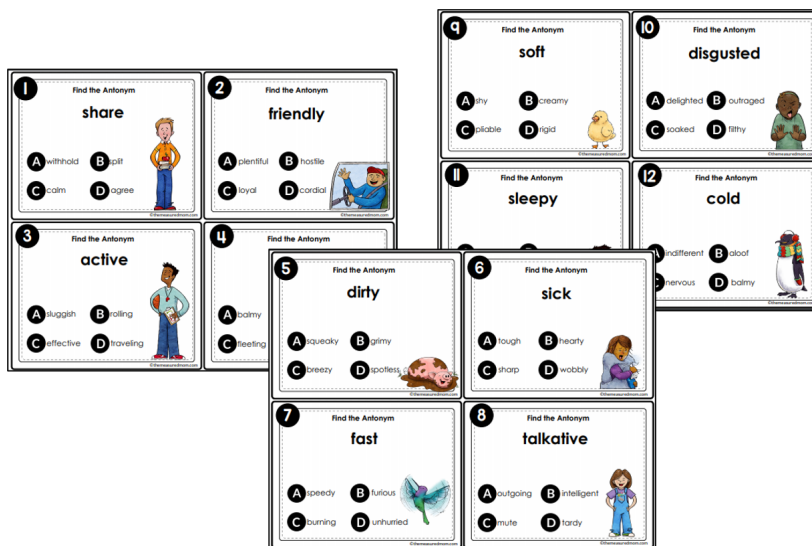

Thank you for checking out this product preview!

FIND THE ANTONYM

INCLUDES BOTH DIGITAL AND PRINT OPTIONS

Self-checking!

PRINT THE TASK CARDS OR USE THE DIGITAL RESOURCE WITH SEESAW, GOOGLE SLIDES, OR GOOGLE FORMS

This product from The Measured Mom® comes in four different versions.

When you purchase, you have the option of using the Google Slides self-checking task cards, the Seesaw self-checking activity, Google Forms task cards (in a quiz format), or the printable task cards. The file includes specific instructions for using the digital versions. *The same questions are in all four versions.*

Google Slides (20 slides) or
Seesaw activity
(19 slides)

Google Forms quiz
(20 questions)

Printable task cards in both
color and black & white
(20 cards)