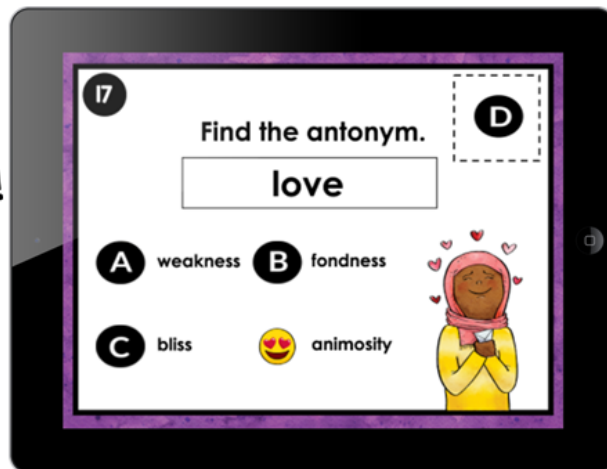

Thank you for checking out this product preview!

FIND THE ANTONYM

INCLUDES BOTH DIGITAL AND PRINT OPTIONS

Self-checking!

PRINT THE TASK CARDS OR USE THE DIGITAL RESOURCE WITH SEESAW, GOOGLE SLIDES, OR GOOGLE FORMS

This product from The Measured Mom® comes in four different versions.

When you purchase, you have the option of using the Google Slides self-checking task cards, the Seesaw self-checking activity, Google Forms task cards (in a quiz format), or the printable task cards. The file includes specific instructions for using the digital versions. *The same questions are in all four versions.*