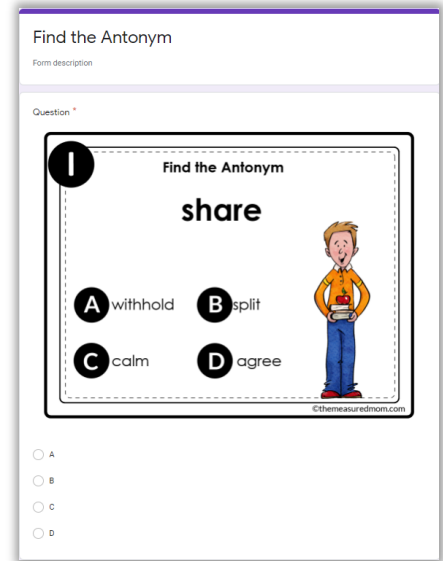

Google Forms quiz
(20 questions)