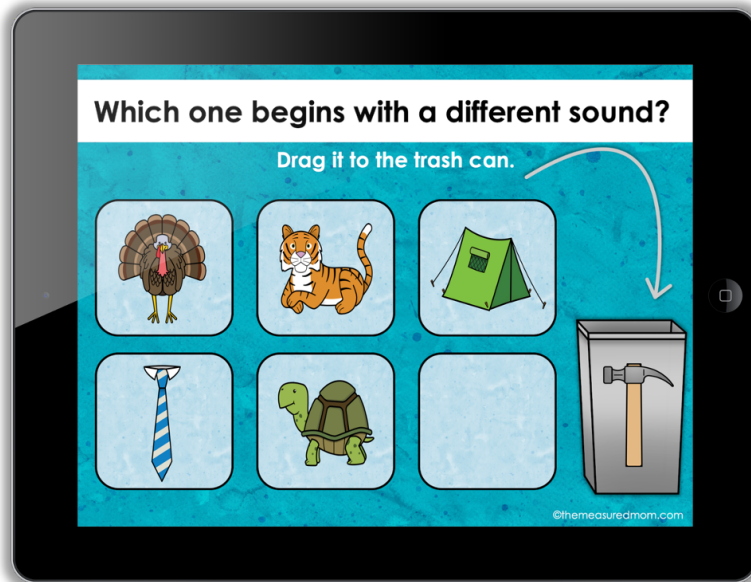

Thank you for checking out this product preview!

WHICH ONE DOESN'T BELONG? BEGINNING SOUNDS

INCLUDES BOTH DIGITAL AND PRINT OPTIONS

PRINT THE CLIP CARDS OR USE THE DIGITAL RESOURCE WITH SEESAW OR GOOGLE SLIDES

This product from The Measured Mom® comes in three different versions.

When you purchase, you have the option of using the Google Slides activity, the Seesaw activity, or the printable clip cards.

Google Slides activity (26 slides)
and Seesaw activity (19 slides)

Clip cards
(both in color and black and white)