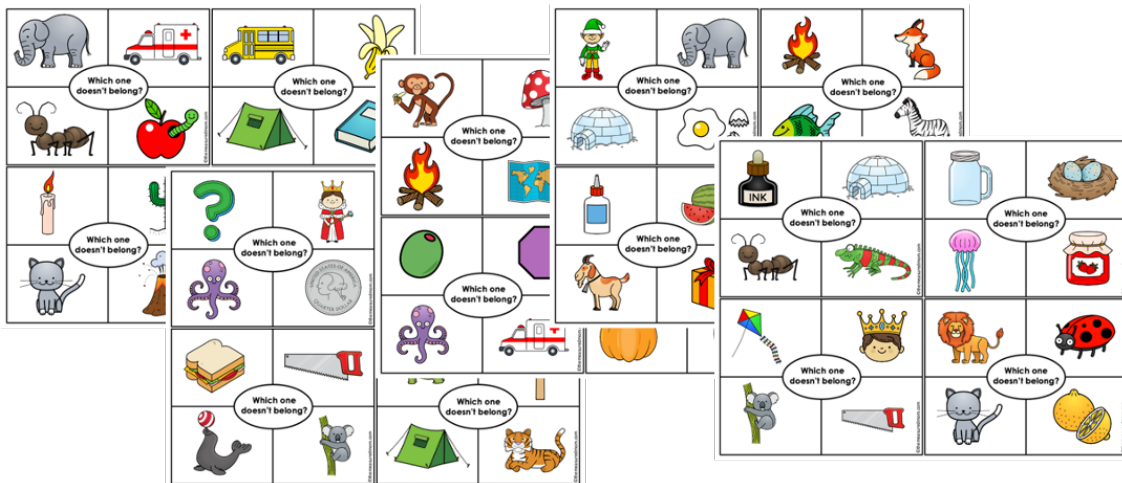

Thank you for checking out this product preview!

WHICH ONE DOESN'T BELONG? BEGINNING SOUNDS

INCLUDES BOTH DIGITAL AND PRINT OPTIONS

PRINT THE CLIP CARDS OR USE THE DIGITAL RESOURCE WITH SEESAW OR GOOGLE SLIDES

This product from The Measured Mom® comes in three different versions.

When you purchase, you have the option of using the Google Slides activity, the Seesaw activity, or the printable clip cards.

Google Slides activity (26 slides)
and Seesaw activity (19 slides)

Clip cards
(both in color and black and white)