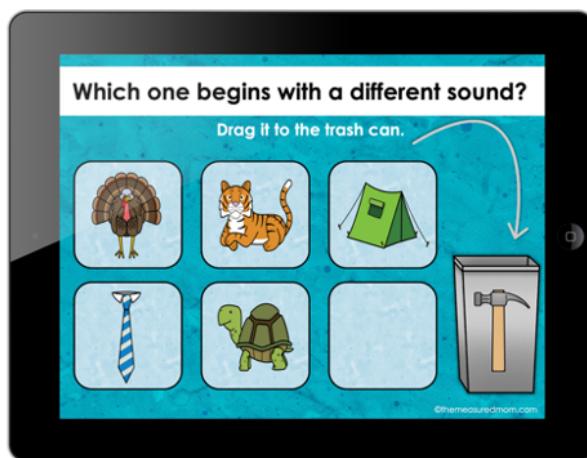

Thank you for checking out this product preview!

WHICH ONE DOESN'T BELONG? BEGINNING SOUNDS

INCLUDES BOTH DIGITAL AND PRINT OPTIONS

PRINT THE CLIP CARDS OR USE THE DIGITAL RESOURCE WITH SEESAW OR GOOGLE SLIDES

This product from The Measured Mom® comes in three different versions.

When you purchase, you have the option of using the Google Slides activity, the Seesaw activity, or the printable clip cards.

Google Slides activity (26 slides)
and Seesaw activity (19 slides)

Clip cards
(both in color and black and white)