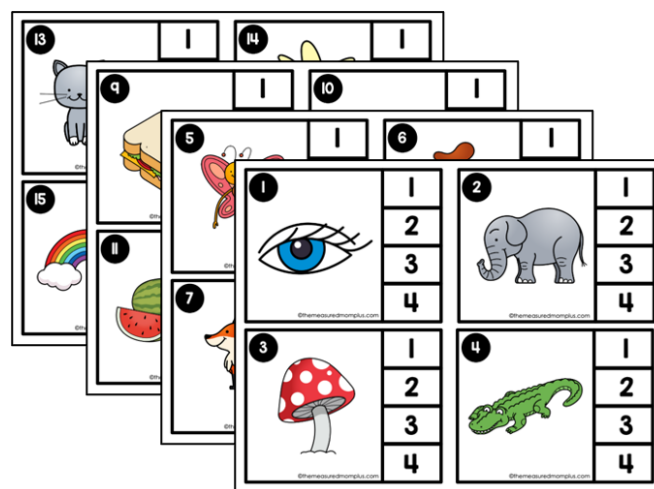

Thank you for checking out this product preview!

SYLLABLE SORT

INCLUDES BOTH DIGITAL AND PRINT OPTIONS

PRINT THE CLIP CARDS OR USE THE DIGITAL RESOURCE WITH SEESAW OR GOOGLE SLIDES

This product from The Measured Mom® comes in three different versions.

When you purchase, you have the option of using the Google Slides activity, the Seesaw activity, or the printable clip cards.

Google Slides and Seesaw (10 slides)

Clip cards
(both in color and black and white)