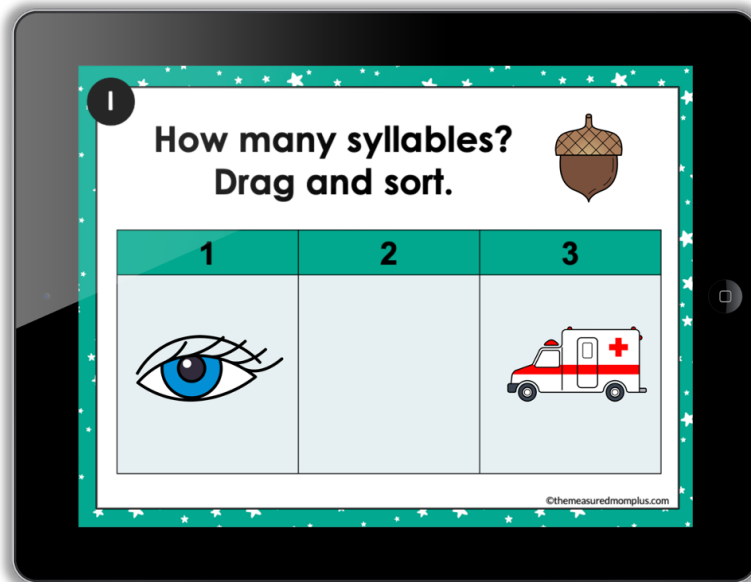

Thank you for checking out this product preview!

SYLLABLE SORT

INCLUDES BOTH DIGITAL AND PRINT OPTIONS

PRINT THE CLIP CARDS OR USE THE DIGITAL RESOURCE WITH SEESAW OR GOOGLE SLIDES

This product from The Measured Mom® comes in three different versions.

When you purchase, you have the option of using the Google Slides activity, the Seesaw activity, or the printable clip cards.

Google Slides and Seesaw (10 slides)

Clip cards
(both in color and black and white)