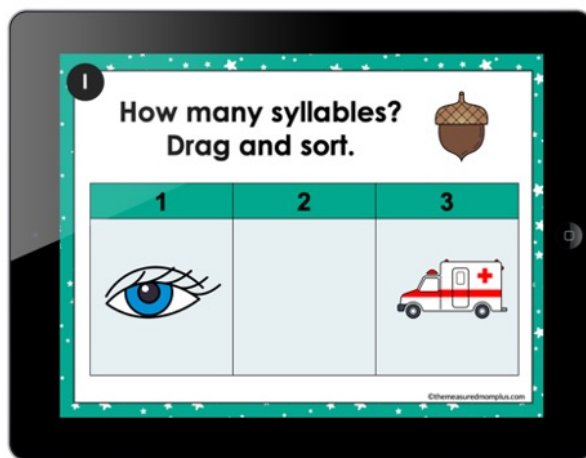

Thank you for checking out this product preview!

SYLLABLE SORT

INCLUDES BOTH DIGITAL AND PRINT OPTIONS

PRINT THE CLIP CARDS OR USE THE DIGITAL RESOURCE WITH SEESAW OR GOOGLE SLIDES

This product from The Measured Mom® comes in three different versions.

When you purchase, you have the option of using the Google Slides activity, the Seesaw activity, or the printable clip cards.

Google Slides and Seesaw (10 slides)

Clip cards
(both in color and black and white)