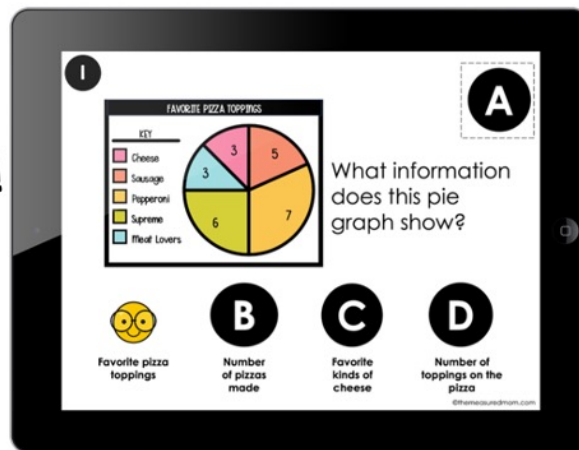

Thank you for checking out this product preview!

PIE GRAPH FAVORITE PIZZA TOPPINGS

INCLUDES BOTH DIGITAL AND PRINT OPTIONS

Self-checking!

PRINT THE TASK CARDS OR USE THE DIGITAL RESOURCE WITH SEESAW, GOOGLE SLIDES, OR GOOGLE FORMS

This product from The Measured Mom® comes in four different versions.

When you purchase, you have the option of using the Google Slides self-checking task cards, the Seesaw self-checking activity, Google Forms task cards (in a quiz format), or the printable task cards. The file includes specific instructions for using the digital versions. *The same questions are in all four versions.*

Google Slides (20 slides) or Seesaw activity (19 slides)

Google Forms quiz (20 questions)

Printable task cards in both color and black & white (20 cards)