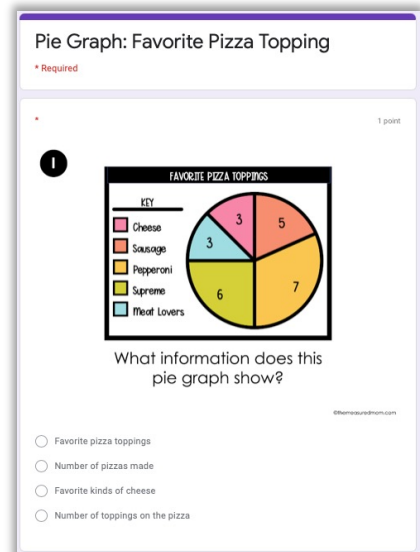

Google Forms quiz (20 questions)