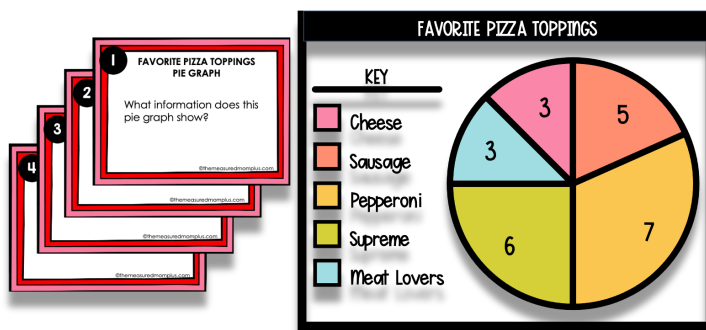

Printable task cards in both color and black & white (20 cards)