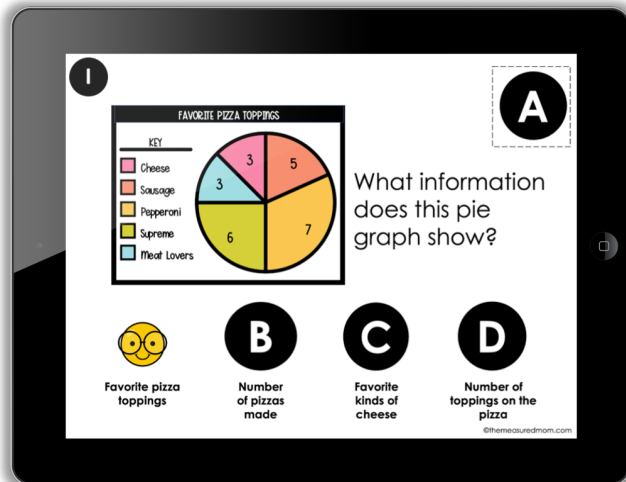

Thank you for checking out this product preview!

PIE GRAPH FAVORITE PIZZA TOPPINGS

INCLUDES BOTH DIGITAL AND PRINT OPTIONS

Self-checking!

PRINT THE TASK CARDS OR USE THE DIGITAL RESOURCE WITH SEESAW, GOOGLE SLIDES, OR GOOGLE FORMS

This product from The Measured Mom® comes in four different versions.

When you purchase, you have the option of using the Google Slides self-checking task cards, the Seesaw self-checking activity, Google Forms task cards (in a quiz format), or the printable task cards. The file includes specific instructions for using the digital versions. *The same questions are in all four versions.*

Google Slides (20 slides) or Seesaw activity (19 slides)

Google Forms quiz (20 questions)

Printable task cards in both color and black & white (20 cards)