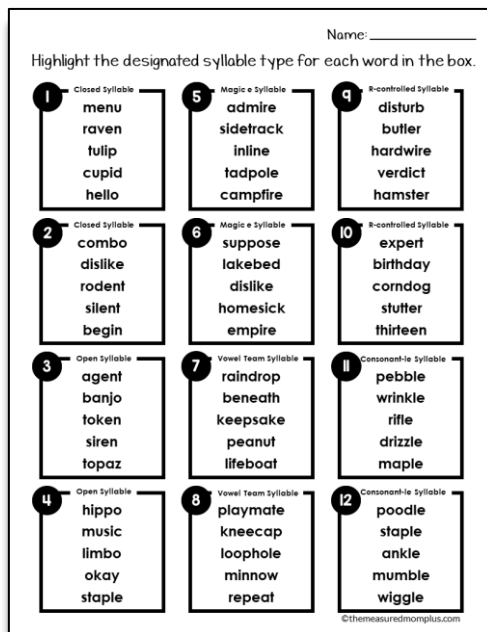

Printable worksheet
(12 questions)