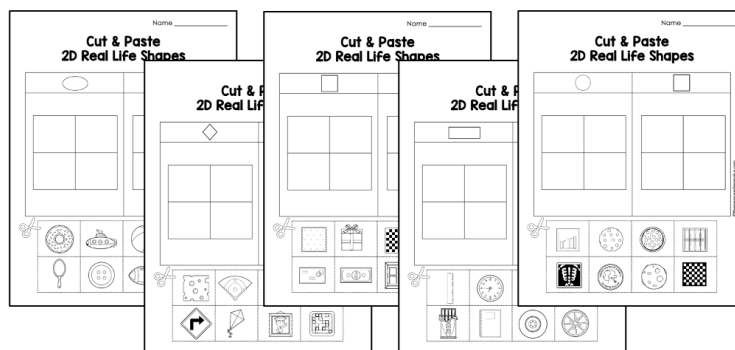

Worksheets