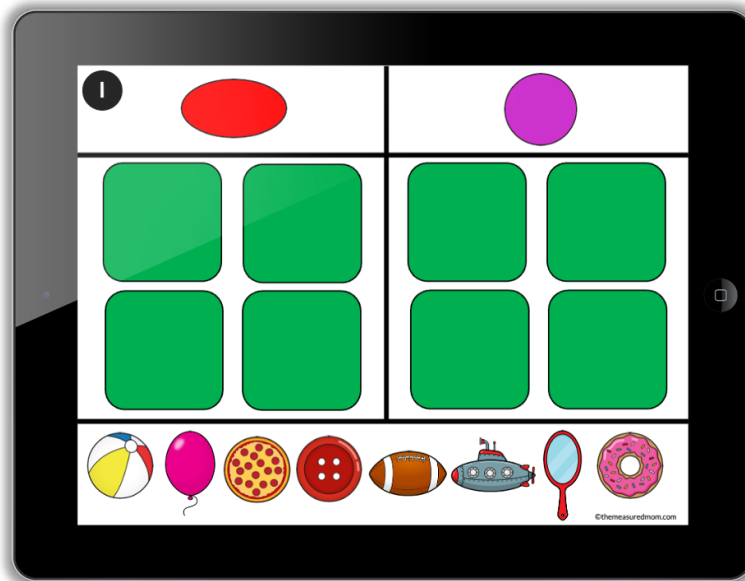

Thank you for checking out this product preview!

2D REAL LIFE SHAPE SORT

INCLUDES BOTH DIGITAL AND PRINT OPTIONS

PRINT THE WORKSHEETS OR USE THE DIGITAL RESOURCE WITH SEESAW OR GOOGLE SLIDES

This product from The Measured Mom® comes in three different versions.

When you purchase, you have the option of using the Google Slides activity, the Seesaw activity, or the printable worksheets.

**Google Slides activity (15 slides) and
Seesaw activity (15 slides)**

Worksheets