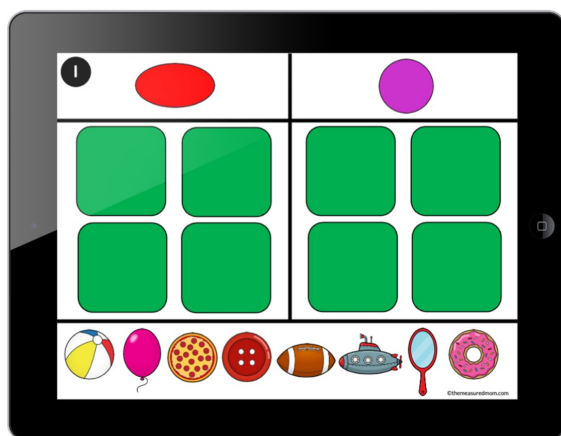

Thank you for checking out this product preview!

2D REAL LIFE SHAPE SORT

INCLUDES BOTH DIGITAL AND PRINT OPTIONS

PRINT THE WORKSHEETS OR USE THE DIGITAL RESOURCE WITH SEESAW OR GOOGLE SLIDES

This product from The Measured Mom® comes in three different versions.

When you purchase, you have the option of using the Google Slides activity, the Seesaw activity, or the printable worksheets.

**Google Slides activity (15 slides) and
Seesaw activity (15 slides)**

Worksheets