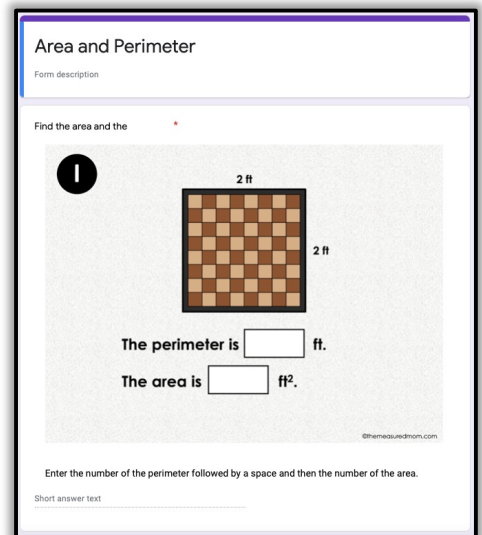

**Google Forms quiz
(20 questions)**