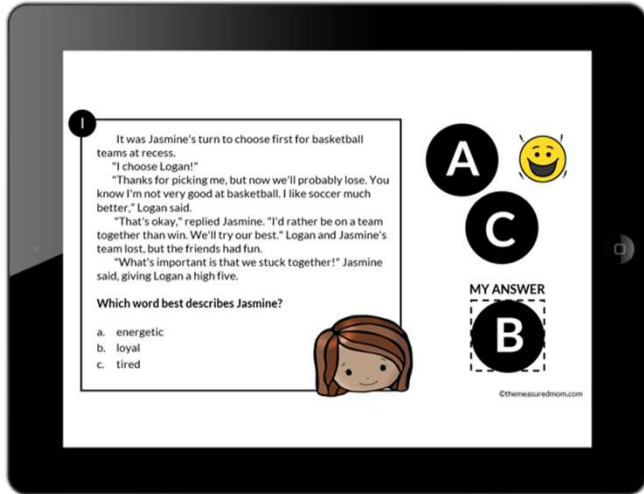

## CHARACTER TRAIT TASK CARDS SET 2

INCLUDES BOTH DIGITAL AND PRINT OPTIONS

Includes both self-checking and quiz options!

PRINT THE TASK CARDS OR USE THE DIGITAL RESOURCE WITH SEESAW, GOOGLE SLIDES, OR GOOGLE FORMS

# This product from The Measured Mom® comes in four different versions.

When you purchase, you have the option of using the Google Slides self-checking task cards, the Seesaw self-checking activity, Google Forms task cards (in a quiz format), or the printable task cards. The file includes specific instructions for using the digital versions. *The same questions are in all four versions.*