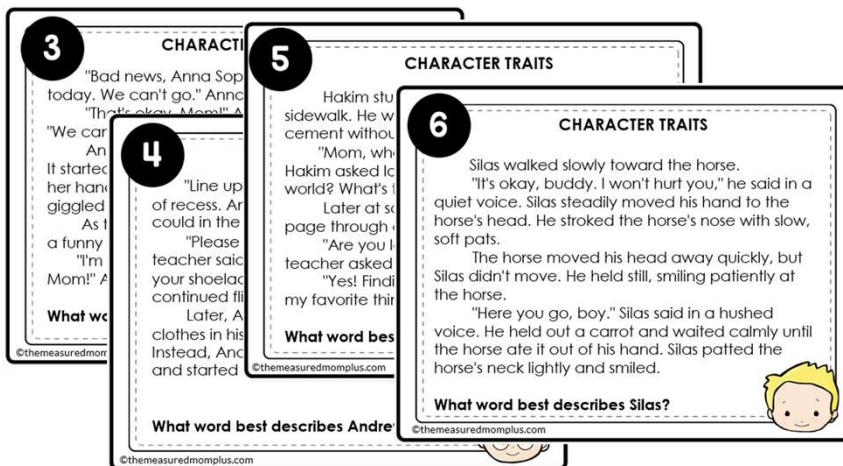

**Printable task cards in both
color and black & white
(20 cards)**