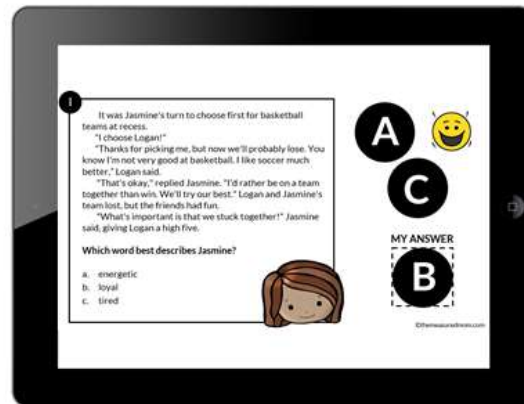

# Thank you for checking out this product preview!

## CHARACTER TRAIT TASK CARDS SET 2

INCLUDES BOTH DIGITAL AND PRINT OPTIONS

Includes both self-checking and quiz options!

PRINT THE TASK CARDS OR USE THE DIGITAL RESOURCE WITH SEESAW, GOOGLE SLIDES, OR GOOGLE FORMS

# This product from The Measured Mom® comes in four different versions.

When you purchase, you have the option of using the Google Slides self-checking task cards, the Seesaw self-checking activity, Google Forms task cards (in a quiz format), or the printable task cards. The file includes specific instructions for using the digital versions. *The same questions are in all four versions.*