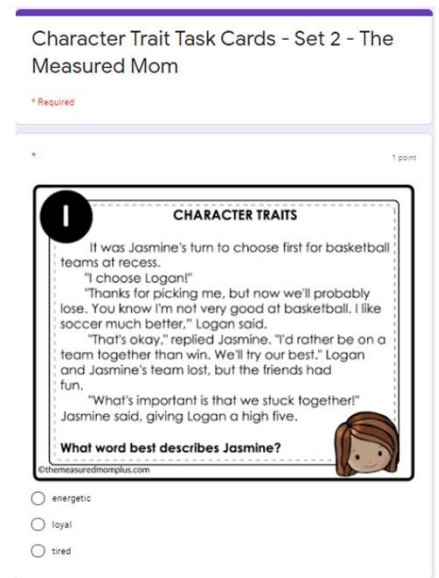

**Google Forms quiz
(20 questions)**