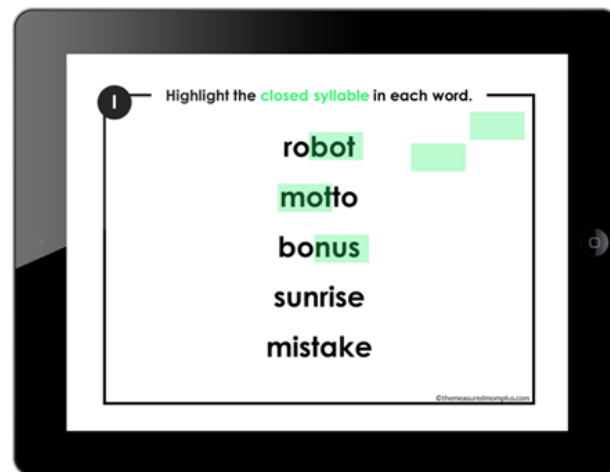

Thank you for checking out this product preview!

HIGHLIGHT THE SYLLABLE TYPE

INCLUDES BOTH DIGITAL AND PRINT OPTIONS

SET
2

PRINT THE WORKSHEETS OR USE THE DIGITAL RESOURCE WITH SEESAW, GOOGLE SLIDES, OR GOOGLE FORMS

This product from The Measured Mom® comes in four different versions.

When you purchase, you have the option of using the Google Slides activity, the Seesaw activity, Google Forms quiz, or the printable worksheet. The file includes specific instructions for using the digital versions. *The same questions are in all four versions.*