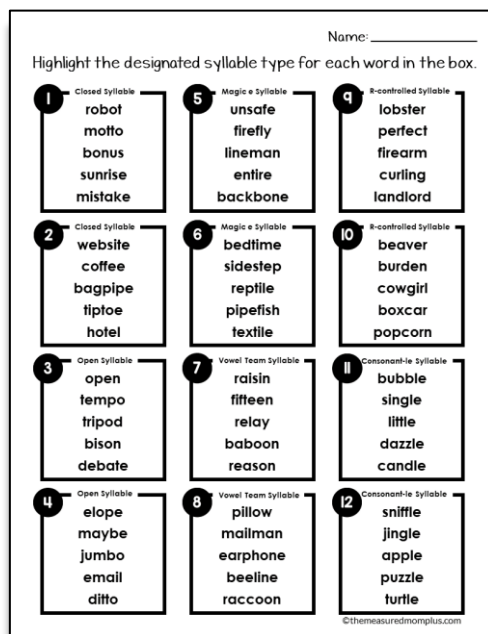

Printable worksheet
(12 questions)