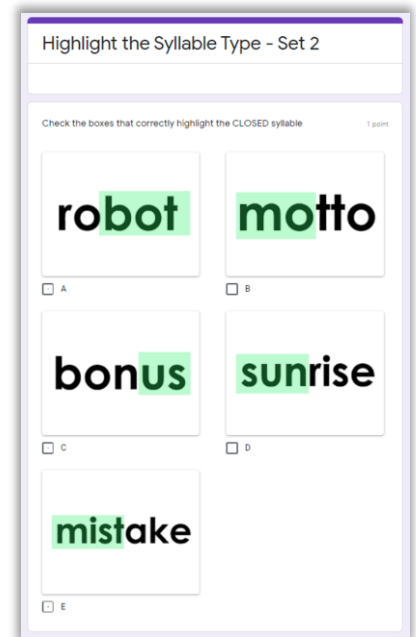

Google Forms quiz
(12 questions)