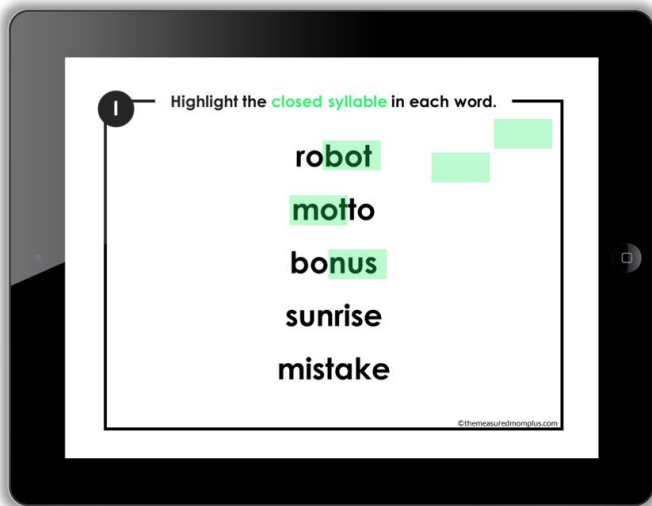

Thank you for checking out this product preview!

HIGHLIGHT THE SYLLABLE TYPE

INCLUDES BOTH DIGITAL AND PRINT OPTIONS

SET
2

PRINT THE WORKSHEETS OR USE THE DIGITAL RESOURCE WITH SEESAW, GOOGLE SLIDES, OR GOOGLE FORMS

This product from The Measured Mom® comes in four different versions.

When you purchase, you have the option of using the Google Slides activity, the Seesaw activity, Google Forms quiz, or the printable worksheet. The file includes specific instructions for using the digital versions. *The same questions are in all four versions.*