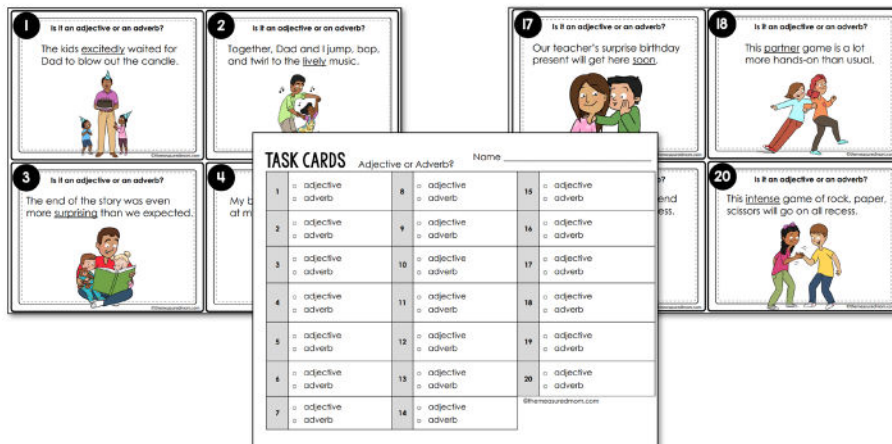

Printable task cards in both
color and black & white
(20 cards)