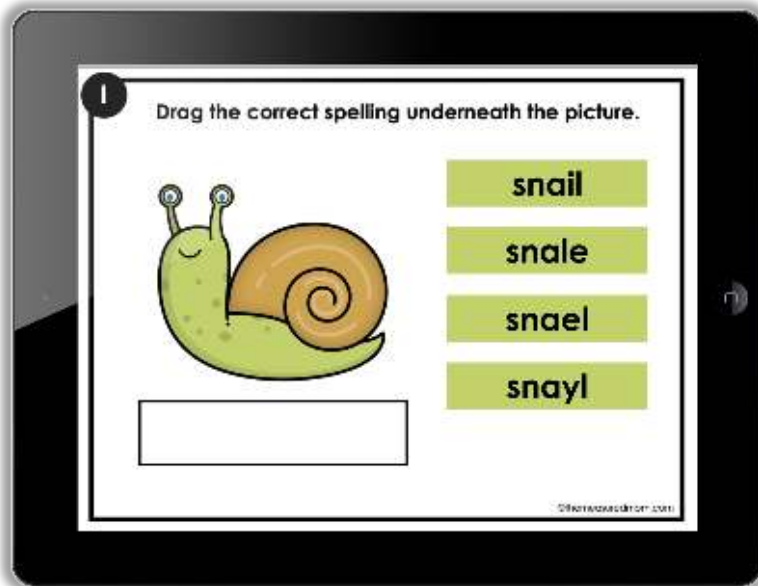

Thank you for checking out this product preview!

CHOOSE THE CORRECT LONG A SPELLING

INCLUDES BOTH DIGITAL AND PRINT OPTIONS

PRINT THE TASK CARDS OR USE THE DIGITAL RESOURCE WITH SEESAW OR GOOGLE SLIDES

This product from The Measured Mom® comes in three different versions.

When you purchase, you have the option of using the Google Slides task cards, the Seesaw activity, or the printable task cards.

Google Slides activity (20 slides)
and Seesaw activity (19 slides)

Task cards
(in both color and black and white)