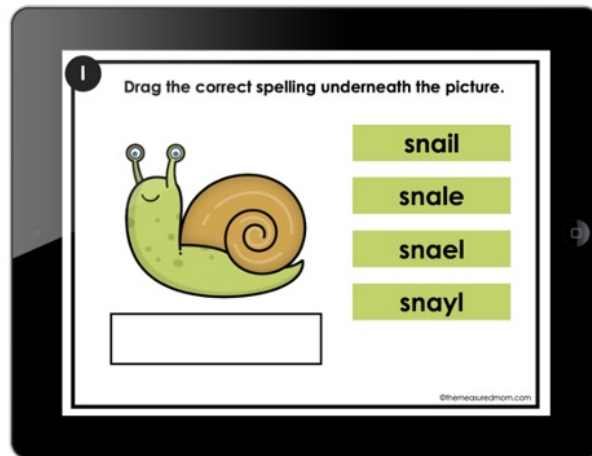

Thank you for checking out this product preview!

CHOOSE THE CORRECT LONG A SPELLING

INCLUDES BOTH DIGITAL AND PRINT OPTIONS

PRINT THE TASK CARDS OR USE THE DIGITAL RESOURCE WITH SEESAW OR GOOGLE SLIDES

This product from The Measured Mom® comes in three different versions.

When you purchase, you have the option of using the Google Slides task cards, the Seesaw activity, or the printable task cards.

Google Slides activity (20 slides)
and Seesaw activity (19 slides)

Task cards
(in both color and black and white)