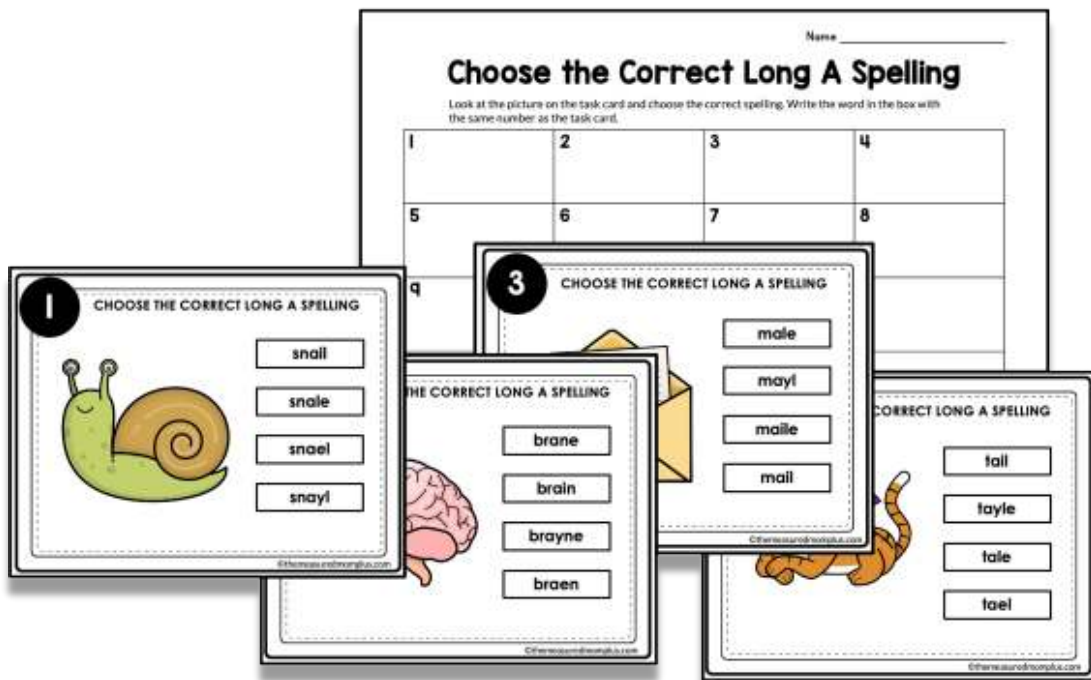

Thank you for checking out this product preview!

CHOOSE THE CORRECT LONG A SPELLING

INCLUDES BOTH DIGITAL AND PRINT OPTIONS

PRINT THE TASK CARDS OR USE THE DIGITAL RESOURCE WITH SEESAW OR GOOGLE SLIDES

This product from The Measured Mom® comes in three different versions.

When you purchase, you have the option of using the Google Slides task cards, the Seesaw activity, or the printable task cards.

Google Slides activity (20 slides)
and Seesaw activity (19 slides)

Task cards
(in both color and black and white)