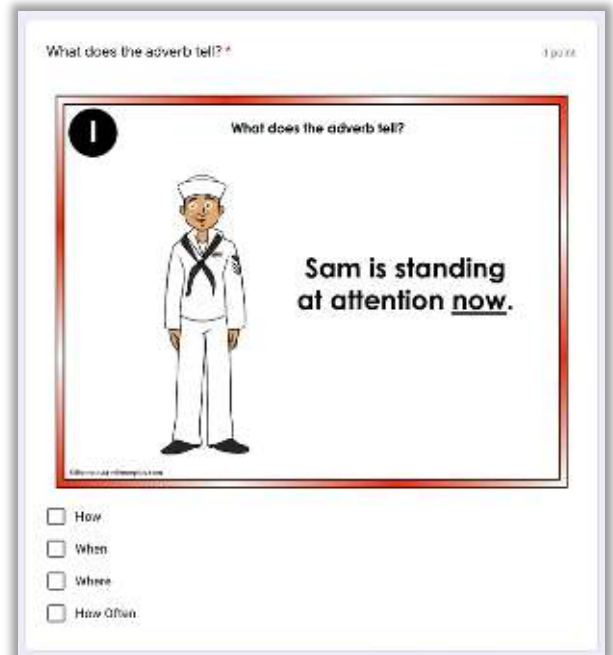

Google Forms quiz
(20 questions)