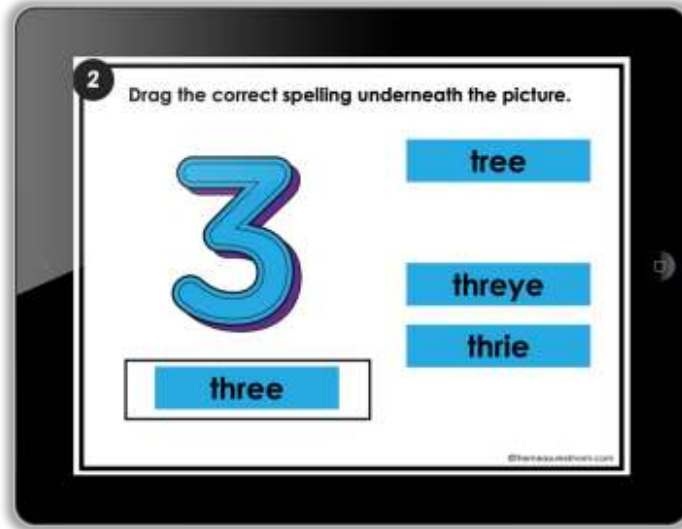

## CHOOSE THE CORRECT LONG E SPELLING

INCLUDES BOTH DIGITAL AND PRINT OPTIONS

PRINT THE TASK CARDS OR USE THE DIGITAL RESOURCE WITH SEESAW OR GOOGLE SLIDES

# This product from The Measured Mom® comes in three different versions.

When you purchase, you have the option of using the Google Slides self-checking task cards, the Seesaw self-checking activity, or the printable task cards.