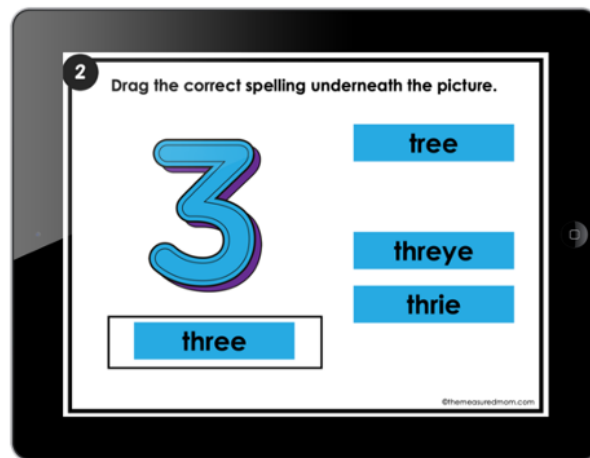

# Thank you for checking out this product preview!

## CHOOSE THE CORRECT LONG E SPELLING

INCLUDES BOTH DIGITAL AND PRINT OPTIONS

PRINT THE TASK CARDS OR USE THE DIGITAL RESOURCE WITH SEESAW OR GOOGLE SLIDES

# This product from The Measured Mom® comes in three different versions.

When you purchase, you have the option of using the Google Slides self-checking task cards, the Seesaw self-checking activity, or the printable task cards.