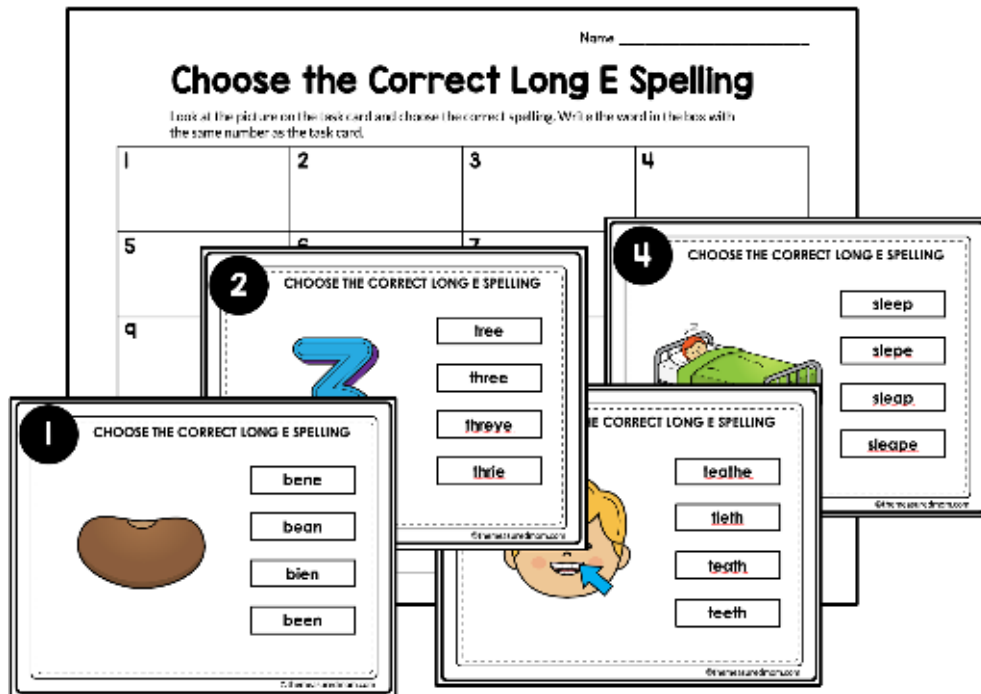

Task cards
(in both color and black and white)