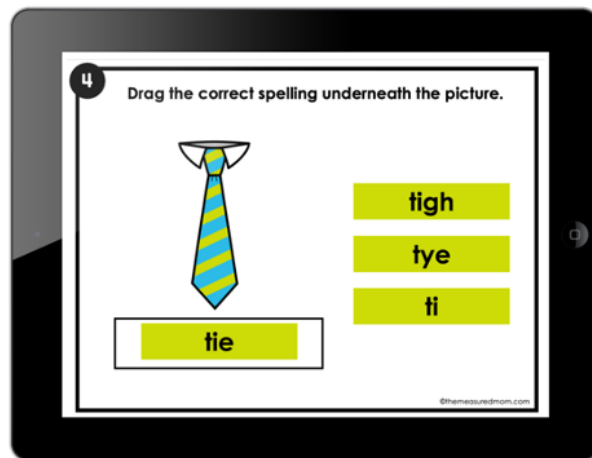

Thank you for checking out this product preview!

CHOOSE THE CORRECT LONG I SPELLING

INCLUDES BOTH DIGITAL AND PRINT OPTIONS

PRINT THE TASK CARDS OR USE THE DIGITAL RESOURCE WITH SEESAW OR GOOGLE SLIDES

This product from The Measured Mom® comes in three different versions.

When you purchase, you have the option of using the Google Slides activity, the Seesaw activity, or the printable task cards.

Google Slides activity (20 slides)
and Seesaw activity (19 slides)

Task cards
(in both color and black and white)