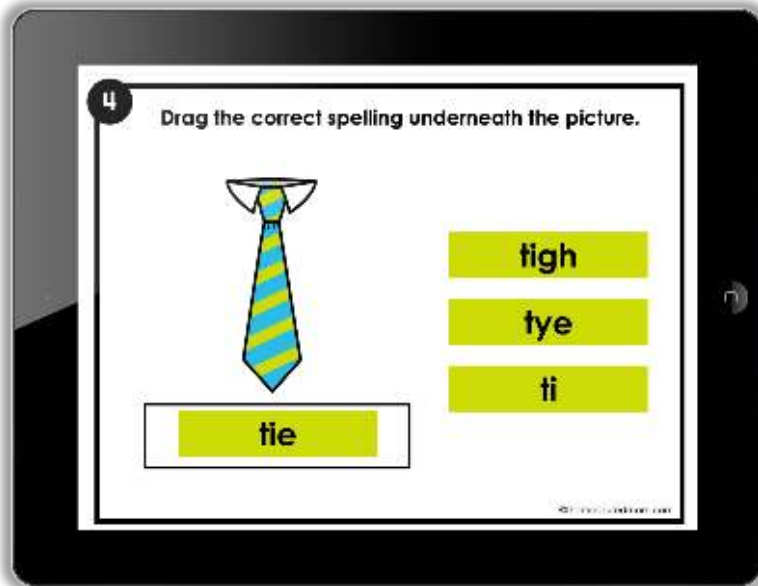

Thank you for checking out this product preview!

CHOOSE THE CORRECT LONG I SPELLING

INCLUDES BOTH DIGITAL AND PRINT OPTIONS

PRINT THE TASK CARDS OR USE THE DIGITAL RESOURCE WITH SEESAW OR GOOGLE SLIDES

This product from The Measured Mom® comes in three different versions.

When you purchase, you have the option of using the Google Slides activity, the Seesaw activity, or the printable task cards.

Google Slides activity (20 slides)
and Seesaw activity (19 slides)

Task cards
(in both color and black and white)