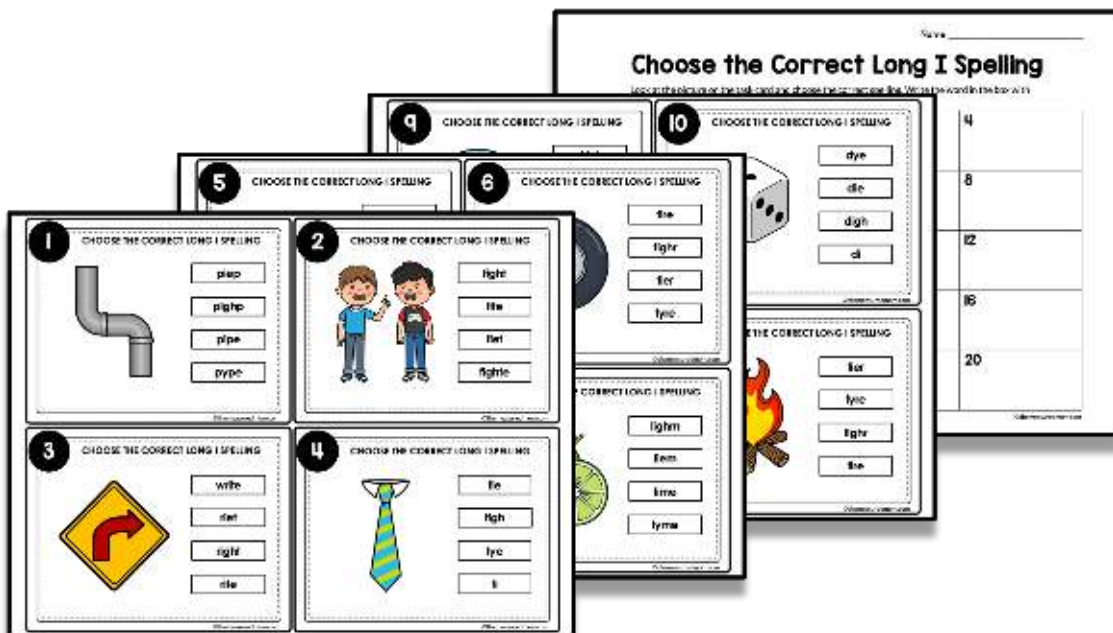

Thank you for checking out this product preview!

CHOOSE THE CORRECT LONG I SPELLING

INCLUDES BOTH DIGITAL AND PRINT OPTIONS

PRINT THE TASK CARDS OR USE THE DIGITAL RESOURCE WITH SEESAW OR GOOGLE SLIDES

This product from The Measured Mom® comes in three different versions.

When you purchase, you have the option of using the Google Slides activity, the Seesaw activity, or the printable task cards.

Google Slides activity (20 slides)
and Seesaw activity (19 slides)

Task cards
(in both color and black and white)