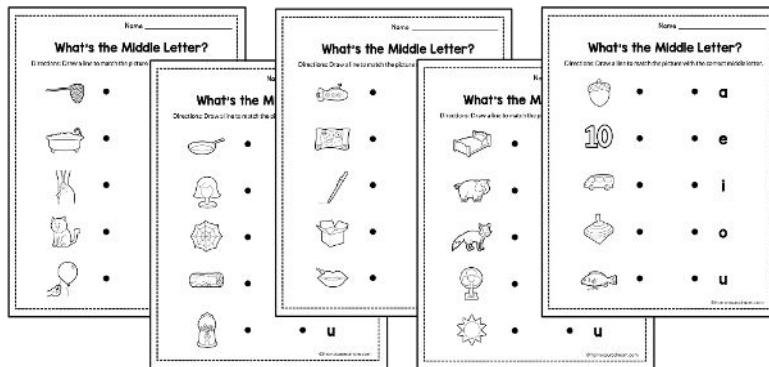

## WHAT'S THE MIDDLE LETTER?

INCLUDES BOTH DIGITAL AND PRINT OPTIONS

PRINT THE WORKSHEETS OR USE THE DIGITAL RESOURCE WITH SEESAW OR GOOGLE SLIDES

# This product from The Measured Mom® comes in three different versions.

When you purchase, you have the option of using the Google Slides activity, the Seesaw activity, or the printable worksheets.

Google Slides activity  
and Seesaw activity (10 slides)