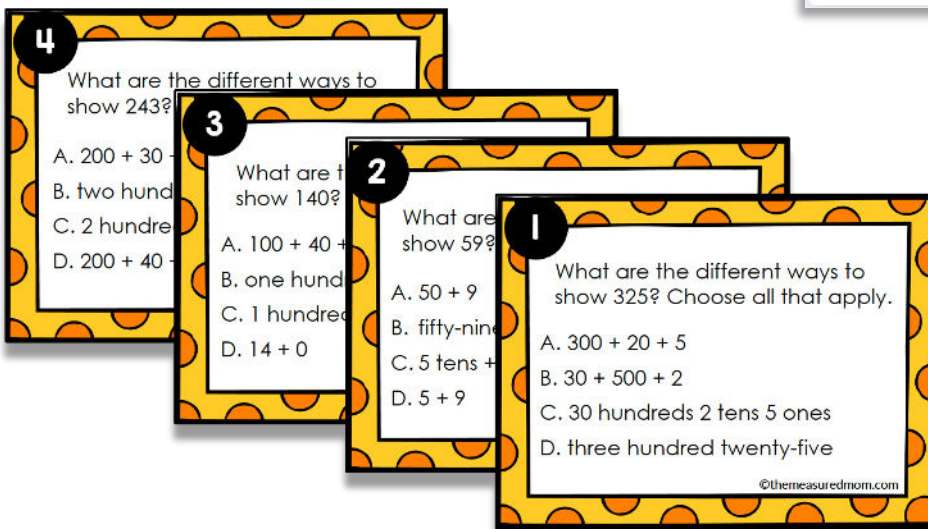

Google Forms quiz (20 questions)

Printable task cards in both color and black & white (20 cards)