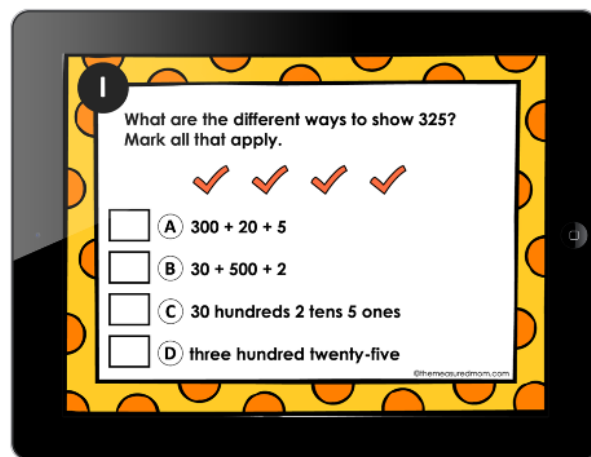

## PLACE VALUE TASK CARDS - MULTIPLE ANSWERS -

INCLUDES BOTH DIGITAL AND PRINT OPTIONS

PRINT THE TASK CARDS OR USE THE DIGITAL RESOURCE  
WITH SEESAW, GOOGLE SLIDES, OR GOOGLE FORMS

# This product from The Measured Mom® comes in four different versions.

When you purchase, you have the option of using the Google Slides task cards, the Seesaw activity, Google Forms task cards (in a quiz format), or the printable task cards. The file includes specific instructions for using the digital versions. *The same questions are in all four versions.*