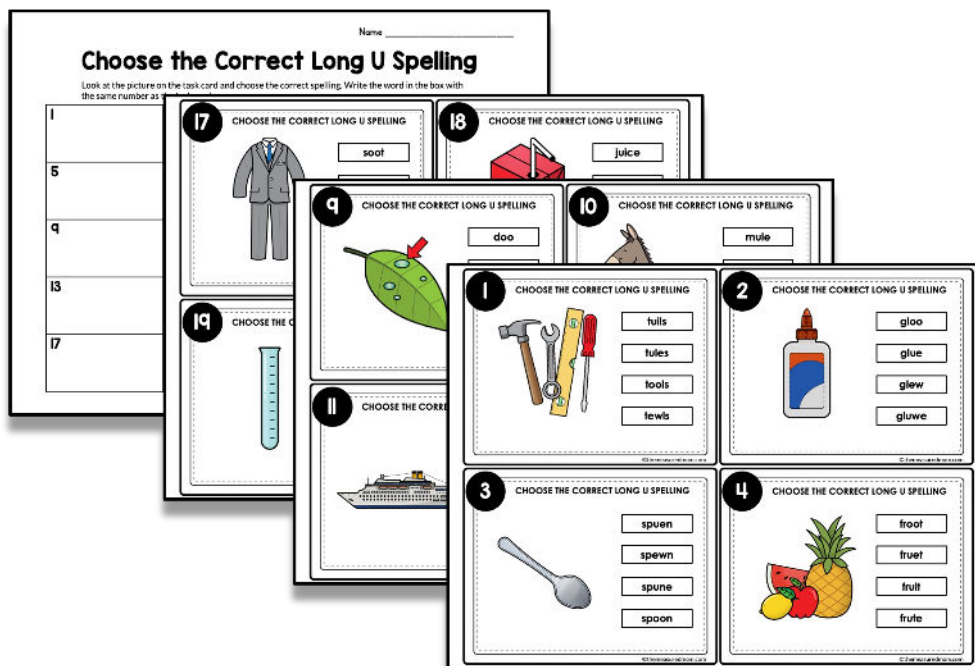

Thank you for checking out this product preview!

CHOOSE THE CORRECT LONG U SPELLING

INCLUDES BOTH DIGITAL AND PRINT OPTIONS

PRINT THE TASK CARDS OR USE THE DIGITAL RESOURCE WITH SEESAW OR GOOGLE SLIDES

This product from The Measured Mom® comes in three different versions.

When you purchase, you have the option of using the Google Slides task cards, the Seesaw activity, or the printable task cards.

Google Slides activity (20 slides)
and Seesaw activity (19 slides)

Task cards
(in both color and black and white)