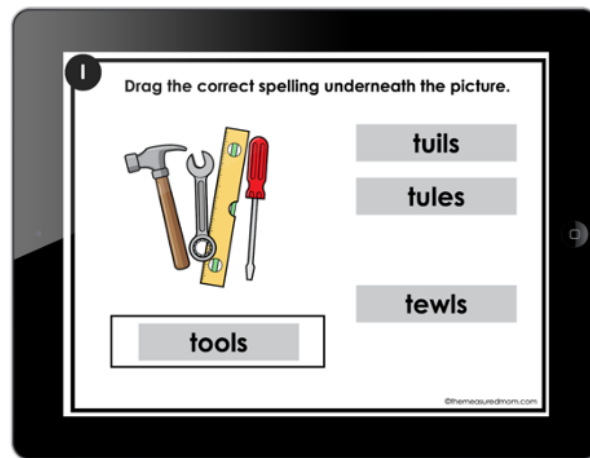

Thank you for checking out this product preview!

CHOOSE THE CORRECT LONG U SPELLING

INCLUDES BOTH DIGITAL AND PRINT OPTIONS

PRINT THE TASK CARDS OR USE THE DIGITAL RESOURCE WITH SEESAW OR GOOGLE SLIDES

This product from The Measured Mom® comes in three different versions.

When you purchase, you have the option of using the Google Slides task cards, the Seesaw activity, or the printable task cards.

Google Slides activity (20 slides)
and Seesaw activity (19 slides)

Task cards
(in both color and black and white)