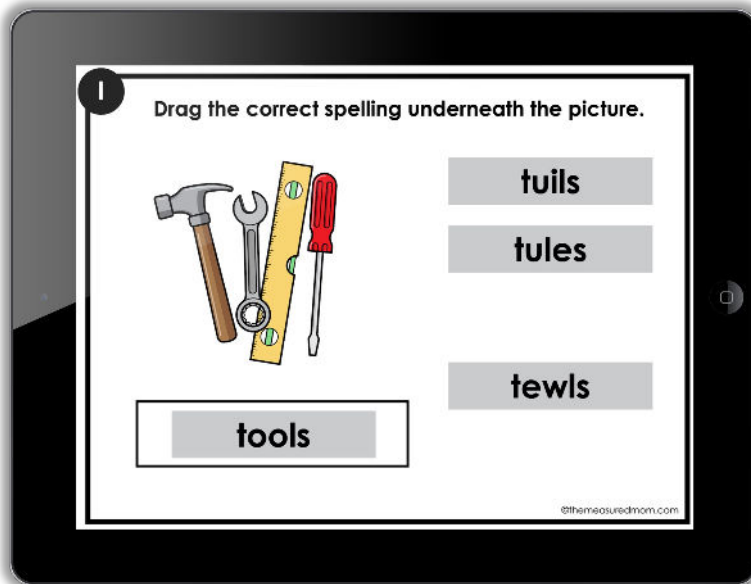

This product from The Measured Mom® comes in three different versions.

When you purchase, you have the option of using the Google Slides task cards, the Seesaw activity, or the printable task cards.

Google Slides activity (20 slides)
and Seesaw activity (19 slides)