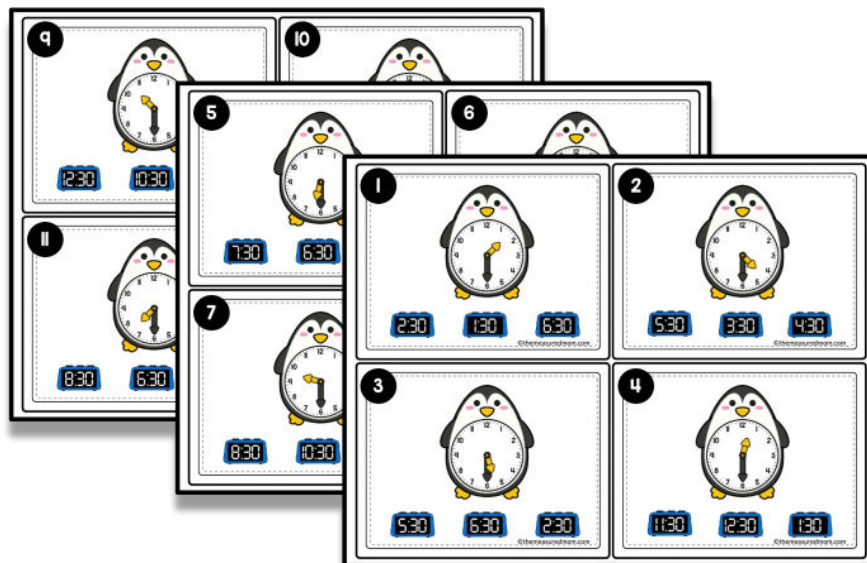

Thank you for checking out this product preview!

TELLING TIME TO THE HALF HOUR

INCLUDES BOTH DIGITAL AND PRINT OPTIONS

PRINT THE TASK CARDS OR USE THE DIGITAL RESOURCE WITH SEESAW OR GOOGLE SLIDES

This product from The Measured Mom® comes in three different versions.

When you purchase, you have the option of using the Google Slides task cards, the Seesaw activity, or the printable task cards.

Google Slides activity (10 slides)
and Seesaw activity (10 slides)

Task cards
(in both color and black and white)