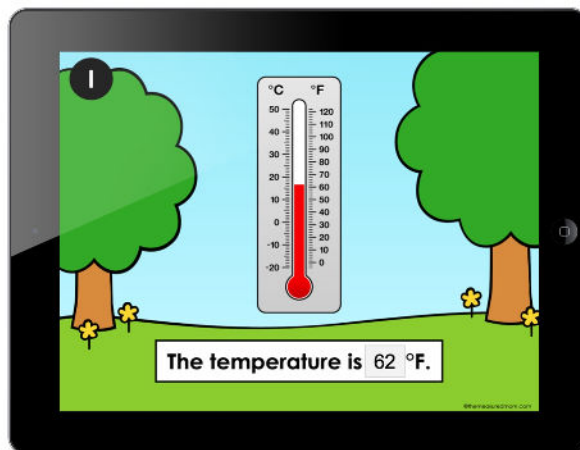

## WHAT'S THE TEMPERATURE? (FAHRENHEIT)

INCLUDES BOTH DIGITAL AND PRINT OPTIONS

PRINT THE TASK CARDS OR USE THE DIGITAL RESOURCE WITH SEESAW, GOOGLE SLIDES, OR GOOGLE FORMS

# This product from The Measured Mom® comes in four different versions.

When you purchase, you have the option of using the Google Slides activity, the Seesaw activity, Google Forms task cards (in a quiz format), or the printable task cards. The file includes specific instructions for using the digital versions. *The same questions are in all four versions.*