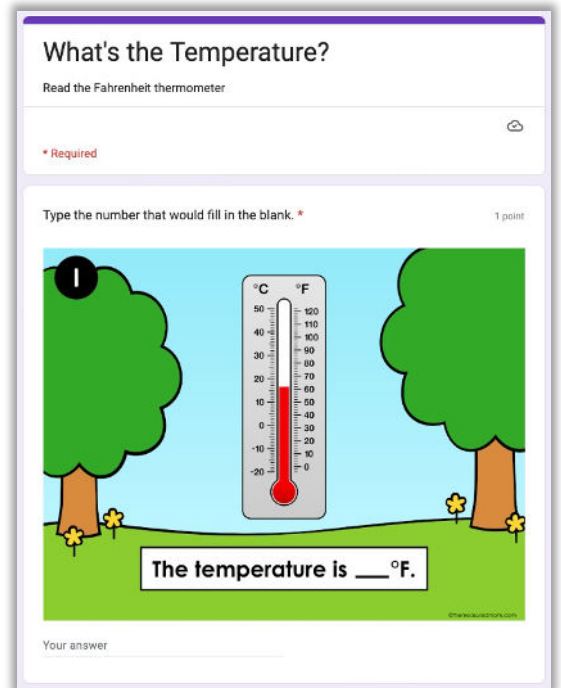

**Google Forms quiz
(20 questions)**