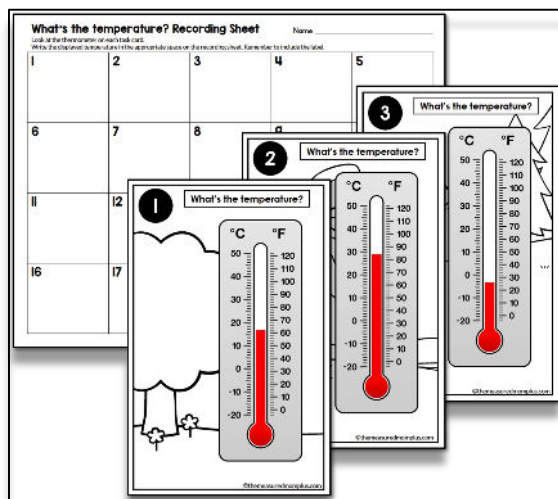

## WHAT'S THE TEMPERATURE? (FAHRENHEIT)

INCLUDES BOTH DIGITAL AND PRINT OPTIONS

PRINT THE TASK CARDS OR USE THE DIGITAL RESOURCE WITH SEESAW, GOOGLE SLIDES, OR GOOGLE FORMS

# This product from The Measured Mom® comes in four different versions.

When you purchase, you have the option of using the Google Slides activity, the Seesaw activity, Google Forms task cards (in a quiz format), or the printable task cards. The file includes specific instructions for using the digital versions. *The same questions are in all four versions.*

**Google Slides (20 slides)  
or Seesaw activity  
(19 slides)**

**Google Forms quiz  
(20 questions)**

**Printable task cards in both  
color and black & white  
(20 cards)**