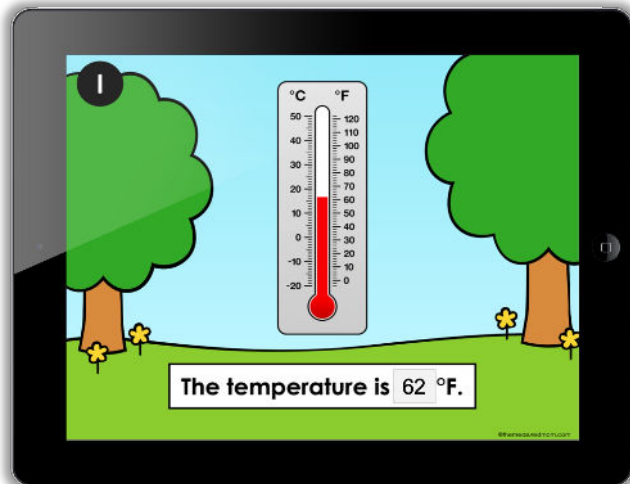

## WHAT'S THE TEMPERATURE? (FAHRENHEIT)

INCLUDES BOTH DIGITAL AND PRINT OPTIONS

PRINT THE TASK CARDS OR USE THE DIGITAL RESOURCE WITH SEESAW, GOOGLE SLIDES, OR GOOGLE FORMS

# This product from The Measured Mom® comes in four different versions.

When you purchase, you have the option of using the Google Slides activity, the Seesaw activity, Google Forms task cards (in a quiz format), or the printable task cards. The file includes specific instructions for using the digital versions. *The same questions are in all four versions.*