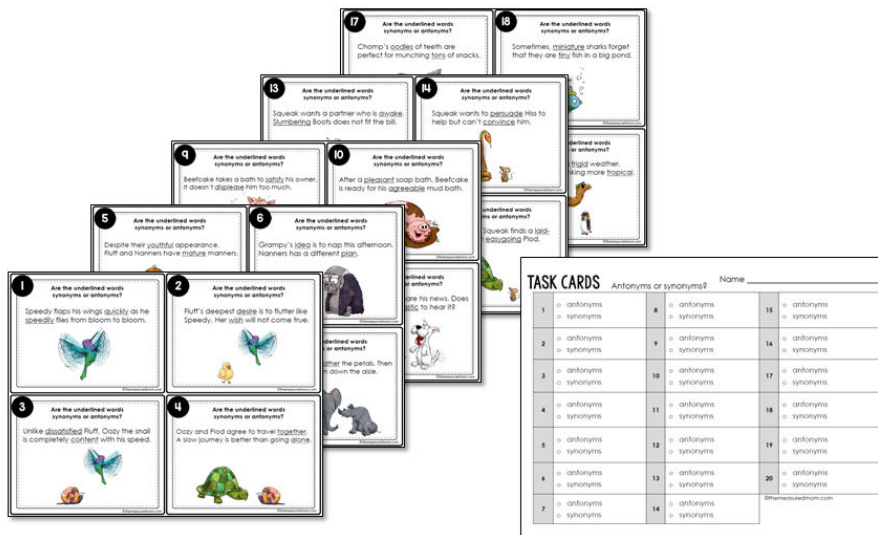

Thank you for checking out this product preview!

SYNONYMS or ANTONYMS? Set 2

INCLUDES BOTH DIGITAL AND PRINT OPTIONS

PRINT THE TASK CARDS OR USE THE DIGITAL RESOURCE WITH SEESAW, GOOGLE SLIDES, OR GOOGLE FORMS

This product from The Measured Mom® comes in four different versions.

When you purchase, you have the option of using the Google Slides self-checking task cards, the Seesaw self-checking activity, Google Forms task cards (in a quiz format), or the printable task cards. The file includes specific instructions for using the digital versions. *The same questions are in all four versions.*

Google Slides (20 slides) or Seesaw activity (19 slides)

Google Forms quiz (20 questions)

Printable task cards in both color and black & white (20 cards)