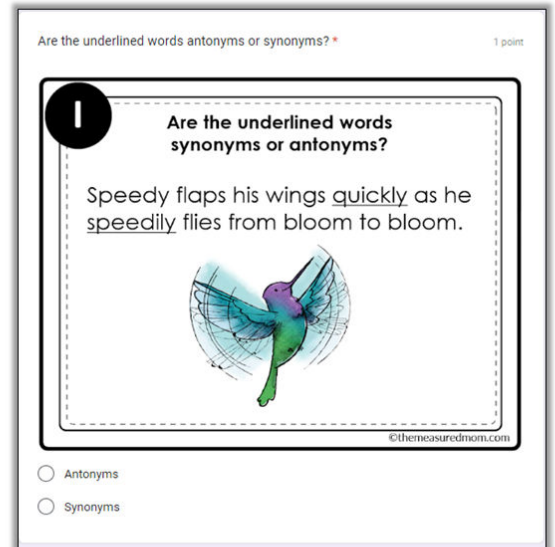

Google Forms quiz (20 questions)