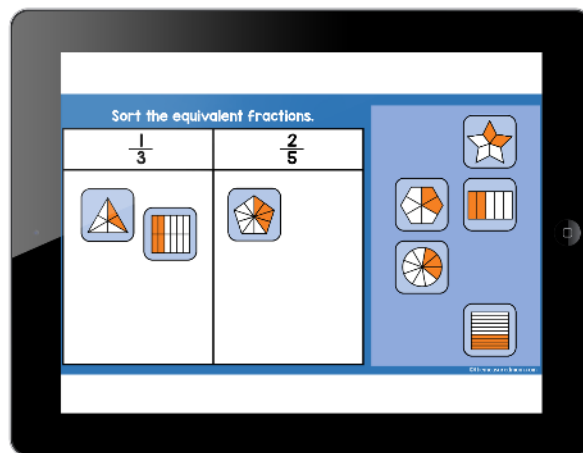

Thank you for checking out this product preview!

SORT EQUIVALENT FRACTIONS

INCLUDES BOTH DIGITAL AND PRINT OPTIONS

PRINT THE WORKSHEETS OR USE THE DIGITAL RESOURCE WITH SEESAW, GOOGLE SLIDES, OR GOOGLE FORMS

This product from The Measured Mom® comes in four different versions.

When you purchase, you have the option of using the Google Slides activity, the Seesaw activity, Google Forms task cards (in a quiz format), or the printable worksheets. The file includes specific instructions for using the digital versions. *The same questions are in all four versions.*