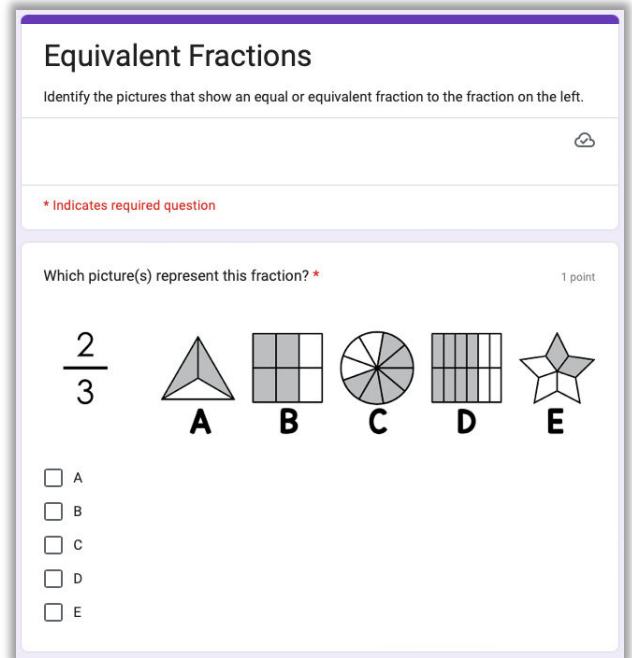

Google Forms quiz
(12 questions)