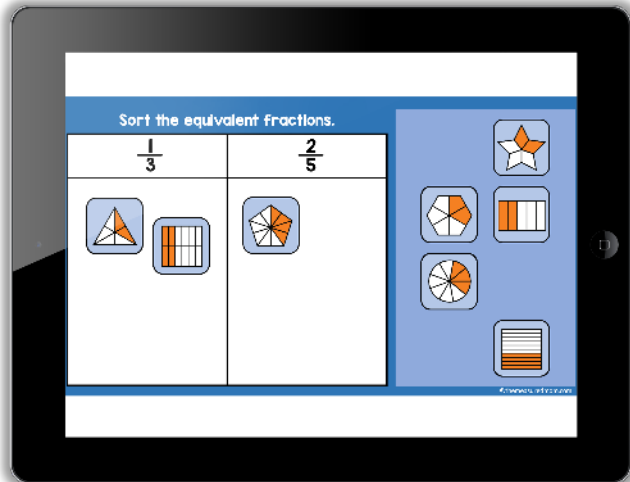

Thank you for checking out this product preview!

SORT EQUIVALENT FRACTIONS

INCLUDES BOTH DIGITAL AND PRINT OPTIONS

PRINT THE WORKSHEETS OR USE THE DIGITAL RESOURCE WITH SEESAW, GOOGLE SLIDES, OR GOOGLE FORMS

This product from The Measured Mom® comes in four different versions.

When you purchase, you have the option of using the Google Slides activity, the Seesaw activity, Google Forms task cards (in a quiz format), or the printable worksheets. The file includes specific instructions for using the digital versions. *The same questions are in all four versions.*