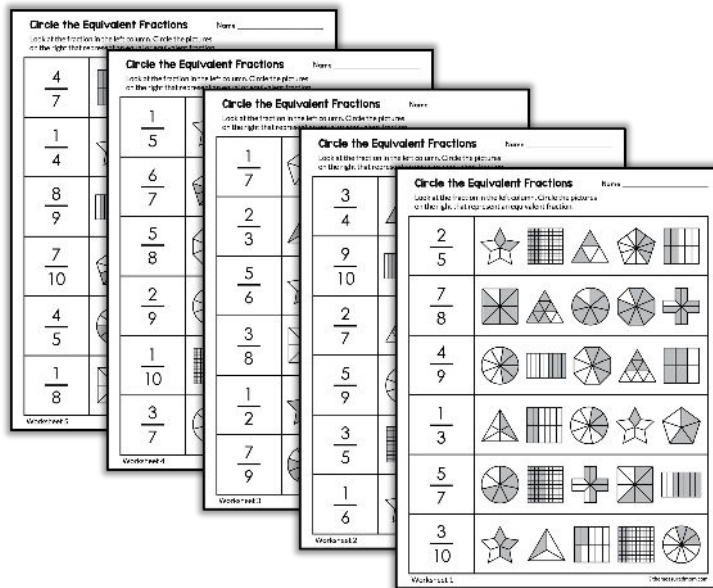

5 Printable worksheets