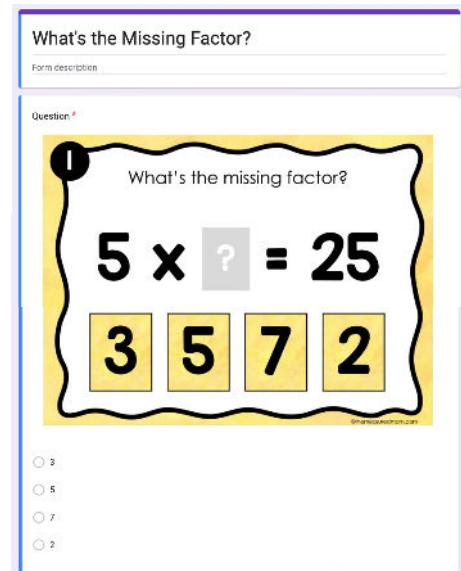

Google Forms quiz (24 questions)