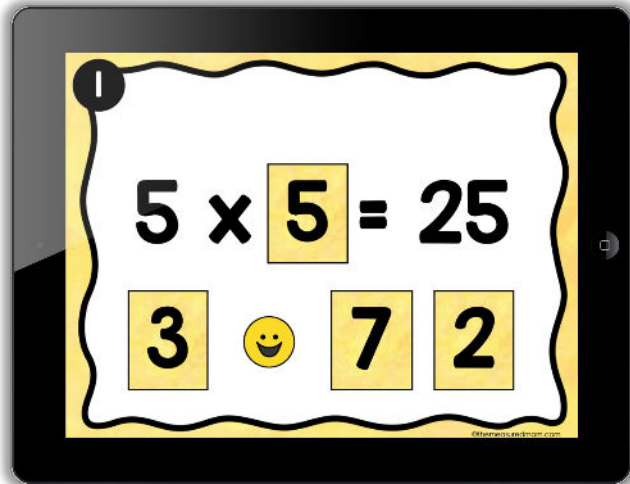

**Thank you for checking out this product preview!**

**WHAT'S THE MISSING FACTOR?**

**INCLUDES BOTH DIGITAL AND PRINT OPTIONS**

Self-checking!

**5 x 5 = 25**

**3** 😊 **7 2**

**PRINT THE WORKSHEETS OR USE THE DIGITAL RESOURCE WITH SEESAW, GOOGLE SLIDES, OR GOOGLE FORMS**

the measured mom

# This product from The Measured Mom® comes in four different versions.

When you purchase, you have the option of using the Google Slides self-checking task cards, the Seesaw self-checking activity, Google Forms task cards (in a quiz format), or the printable worksheets. The file includes specific instructions for using the digital versions. *The same questions are in all four versions.*