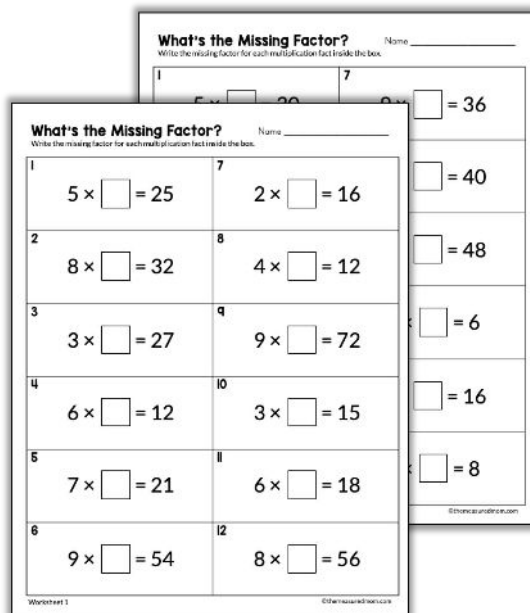

Printable worksheets