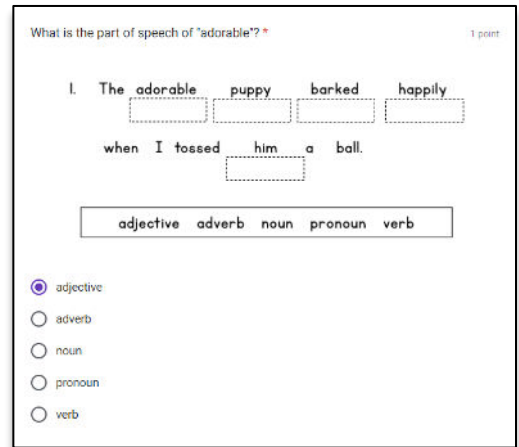

Google Forms quiz
(50 questions)