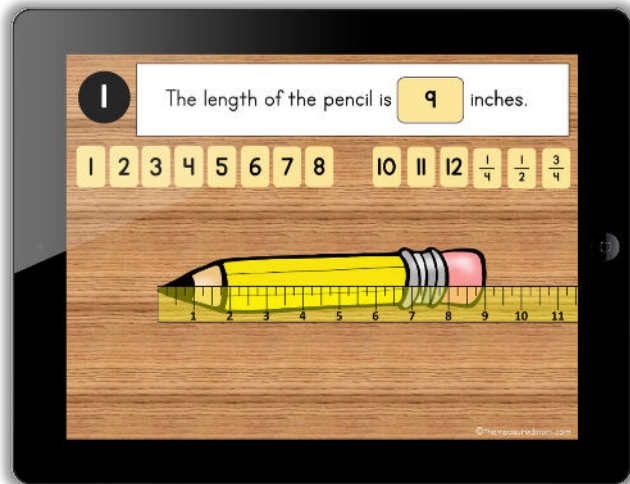

Thank you for checking out this product preview!

MEASURE TO THE NEAREST QUARTER INCH

INCLUDES BOTH DIGITAL AND PRINT OPTIONS

PRINT THE TASK CARDS OR USE THE DIGITAL RESOURCE WITH SEESAW, GOOGLE SLIDES, OR GOOGLE FORMS

This product from The Measured Mom® comes in four different versions.

When you purchase, you have the option of using the Google Slides task cards, the Seesaw activity, Google Forms task cards (in a quiz format), or the printable task cards. The file includes specific instructions for using the digital versions. *The same questions are in all four versions.*