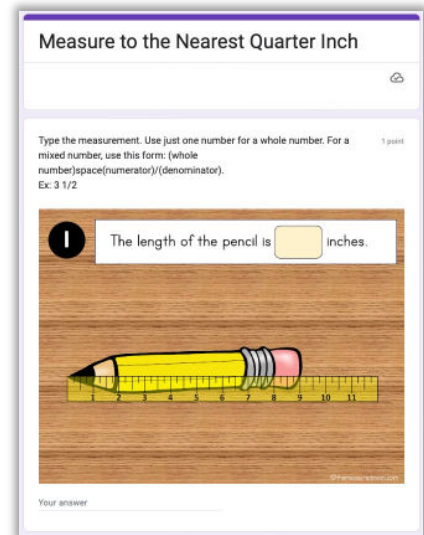

**Google Forms quiz
(20 questions)**