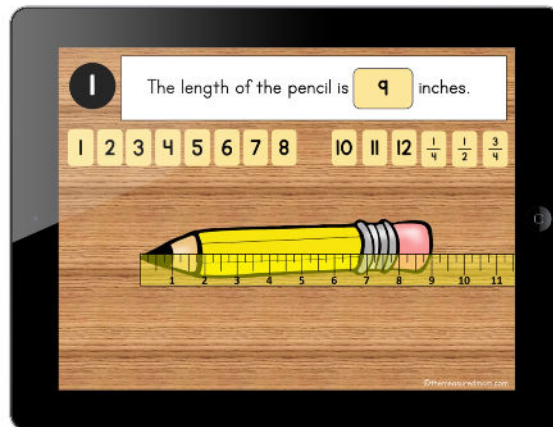

Thank you for checking out this product preview!

MEASURE TO THE NEAREST QUARTER INCH

INCLUDES BOTH DIGITAL AND PRINT OPTIONS

PRINT THE TASK CARDS OR USE THE DIGITAL RESOURCE WITH SEESAW, GOOGLE SLIDES, OR GOOGLE FORMS

This product from The Measured Mom® comes in four different versions.

When you purchase, you have the option of using the Google Slides task cards, the Seesaw activity, Google Forms task cards (in a quiz format), or the printable task cards. The file includes specific instructions for using the digital versions. *The same questions are in all four versions.*