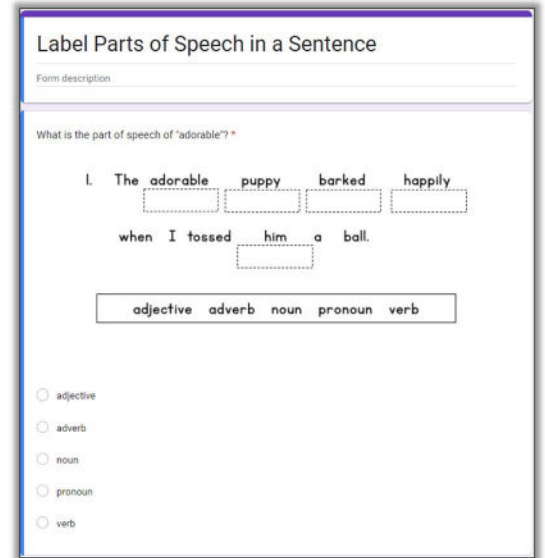

Google Forms quiz
(50 questions)