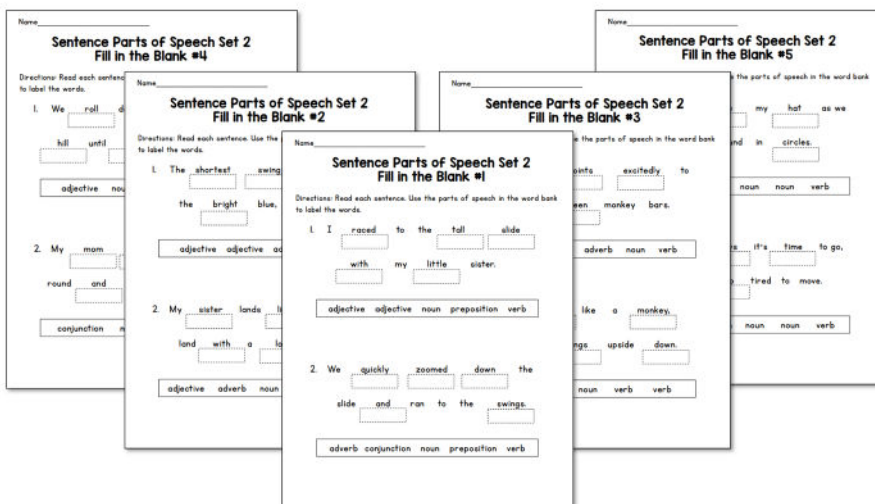

Printable activity sheets
(5 sheets)