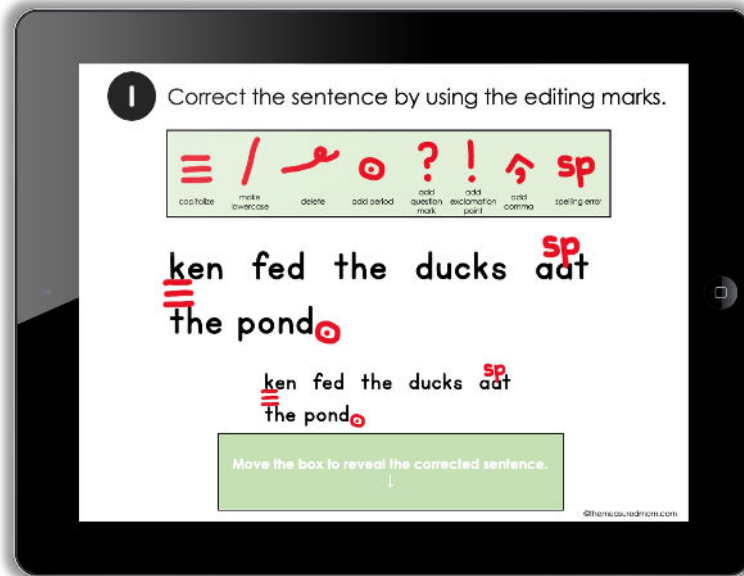

This product from The Measured Mom® comes in three different versions.

When you purchase, you have the option of using the Google Slides activity, the Seesaw activity, or the printable worksheets.

Google Slides activity (20 slides)
and Seesaw activity (19 slides)