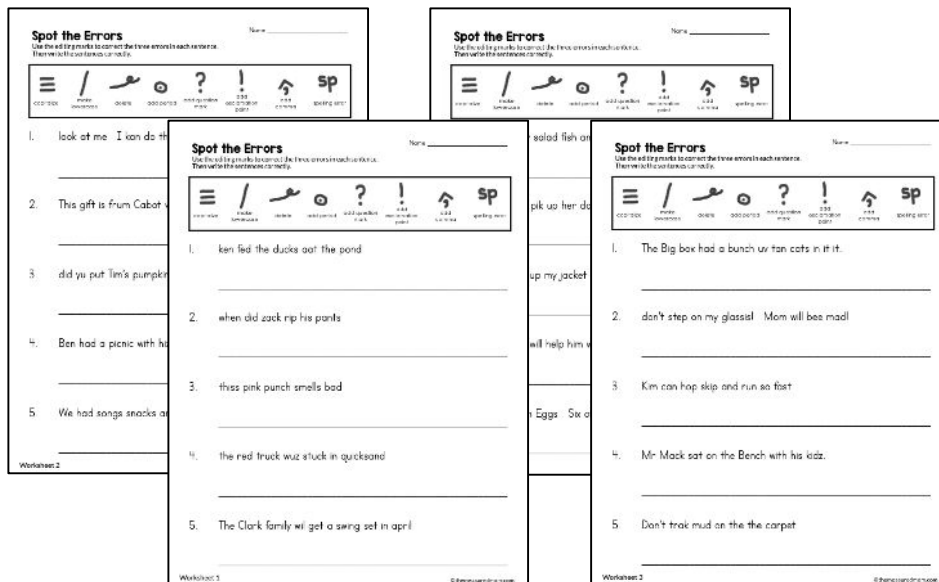

Worksheets