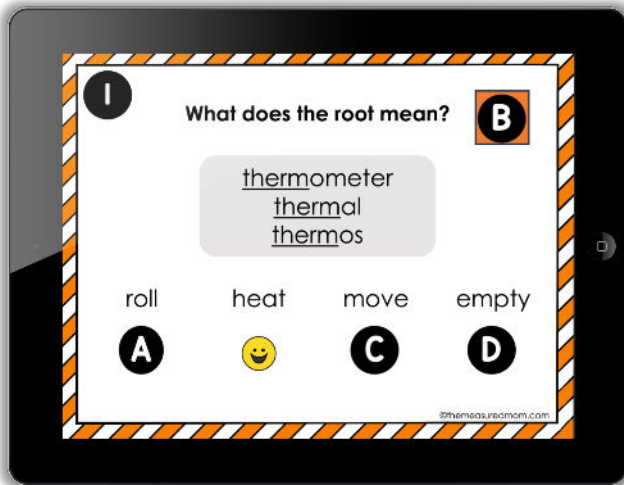

## WHAT DOES THE ROOT MEAN?

INCLUDES BOTH DIGITAL AND PRINT OPTIONS

Self-checking!

PRINT THE TASK CARDS OR USE THE DIGITAL RESOURCE WITH SEESAW, GOOGLE SLIDES, OR GOOGLE FORMS

# This product from The Measured Mom® comes in four different versions.

When you purchase, you have the option of using the Google Slides task cards, the Seesaw activity, Google Forms task cards (in a quiz format), or the printable task cards. The file includes specific instructions for using the digital versions. *The same questions are in all four versions.*