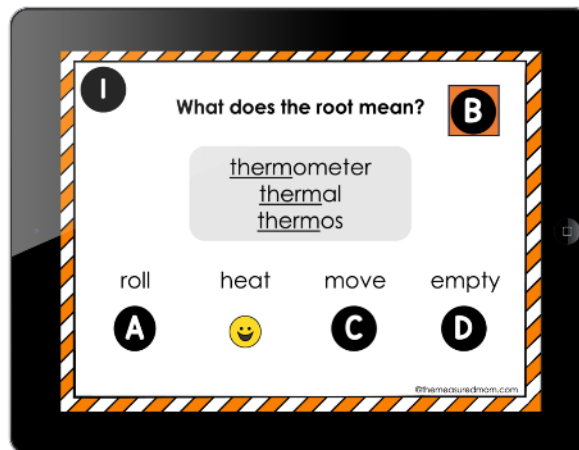

## WHAT DOES THE ROOT MEAN?

INCLUDES BOTH DIGITAL AND PRINT OPTIONS

Self-checking!

PRINT THE TASK CARDS OR USE THE DIGITAL RESOURCE WITH SEESAW, GOOGLE SLIDES, OR GOOGLE FORMS

# This product from The Measured Mom® comes in four different versions.

When you purchase, you have the option of using the Google Slides task cards, the Seesaw activity, Google Forms task cards (in a quiz format), or the printable task cards. The file includes specific instructions for using the digital versions. *The same questions are in all four versions.*