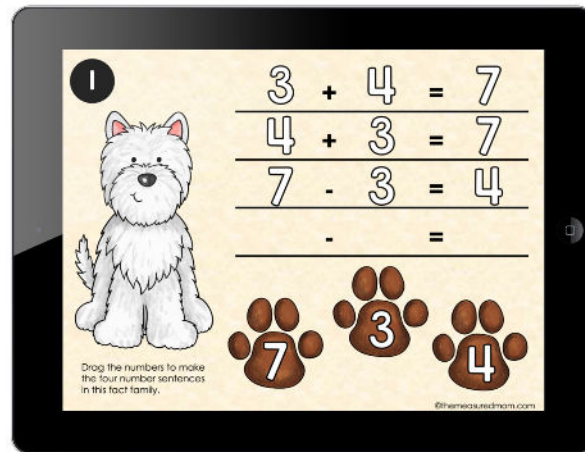

Thank you for checking out this product preview!

FACT FAMILIES

INCLUDES BOTH DIGITAL AND PRINT OPTIONS

PRINT THE TASK CARDS OR USE THE DIGITAL RESOURCE WITH SEESAW OR GOOGLE SLIDES

This product from The Measured Mom® comes in three different versions.

When you purchase, you have the option of using the Google Slides self-checking task cards, the Seesaw self-checking activity, or the printable task cards.

Google Slides activity (16 slides)
and Seesaw activity (16 slides)

Task cards
(in both color and black and white)