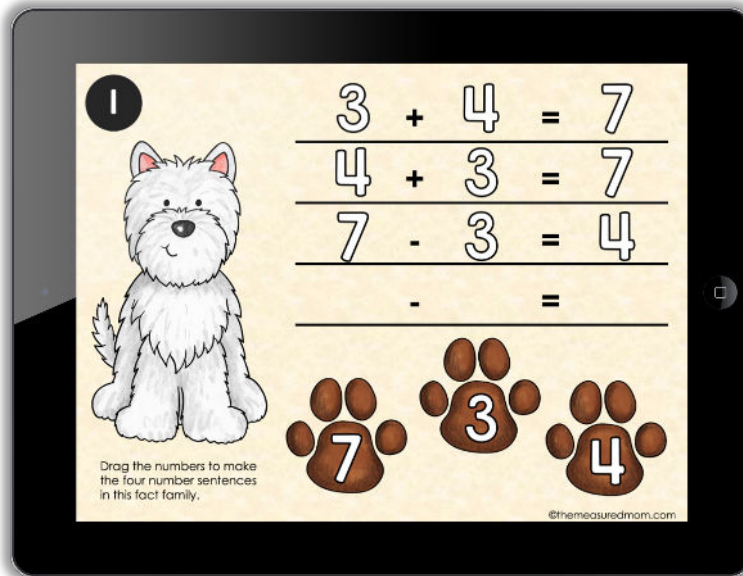

Thank you for checking out this product preview!

FACT FAMILIES

INCLUDES BOTH DIGITAL AND PRINT OPTIONS

PRINT THE TASK CARDS OR USE THE DIGITAL RESOURCE WITH SEESAW OR GOOGLE SLIDES

This product from The Measured Mom® comes in three different versions.

When you purchase, you have the option of using the Google Slides self-checking task cards, the Seesaw self-checking activity, or the printable task cards.

Google Slides activity (16 slides)
and Seesaw activity (16 slides)

Task cards
(in both color and black and white)