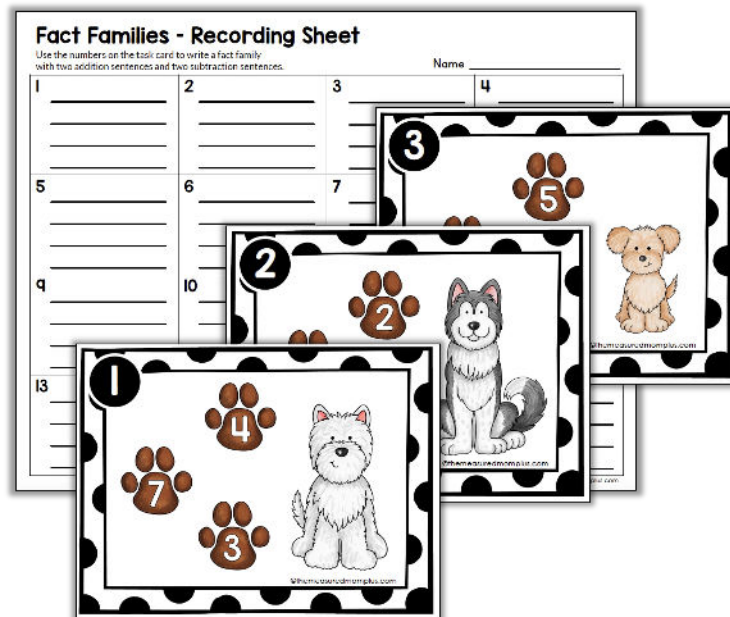

Thank you for checking out this product preview!

FACT FAMILIES

INCLUDES BOTH DIGITAL AND PRINT OPTIONS

PRINT THE TASK CARDS OR USE THE DIGITAL RESOURCE WITH SEESAW OR GOOGLE SLIDES

This product from The Measured Mom® comes in three different versions.

When you purchase, you have the option of using the Google Slides self-checking task cards, the Seesaw self-checking activity, or the printable task cards.

Google Slides activity (16 slides)
and Seesaw activity (16 slides)

Task cards
(in both color and black and white)