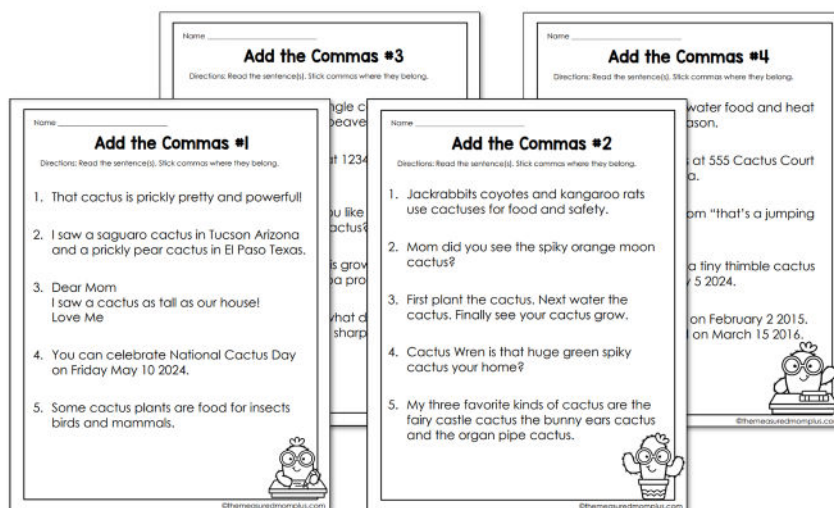

Thank you for checking out this product preview!

ADD THE COMMAS

INCLUDES BOTH DIGITAL AND PRINT OPTIONS

Self-checking!

PRINT THE WORKSHEETS OR USE THE DIGITAL RESOURCE
WITH SEESAW, GOOGLE SLIDES, OR GOOGLE FORMS

This product from The Measured Mom® comes in four different versions.

When you purchase, you have the option of using the Google Slides self-checking task cards, the Seesaw self-checking activity, Google Forms task cards (in a quiz format), or the printable task cards. The file includes specific instructions for using the digital versions. *The same questions are in all four versions.*

Google Slides (20 slides) or Seesaw activity (19 slides)

Google Forms quiz (20 questions)

Printable worksheets (4 sheets)