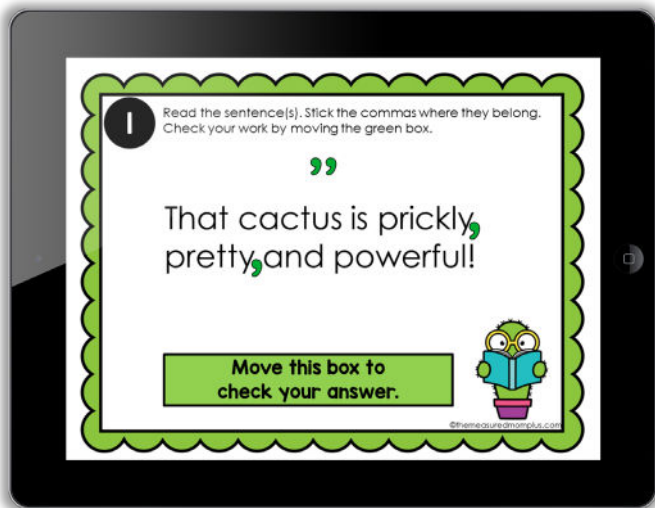

Thank you for checking out this product preview!

ADD THE COMMAS

INCLUDES BOTH DIGITAL AND PRINT OPTIONS

Self-checking!

PRINT THE WORKSHEETS OR USE THE DIGITAL RESOURCE
WITH SEESAW, GOOGLE SLIDES, OR GOOGLE FORMS

This product from The Measured Mom® comes in four different versions.

When you purchase, you have the option of using the Google Slides self-checking task cards, the Seesaw self-checking activity, Google Forms task cards (in a quiz format), or the printable task cards. The file includes specific instructions for using the digital versions. *The same questions are in all four versions.*