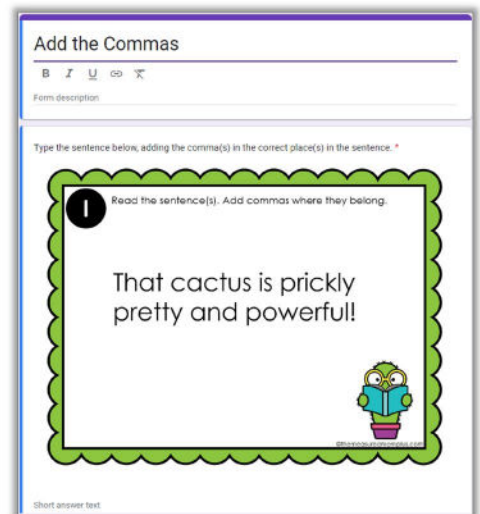

Google Forms quiz (20 questions)