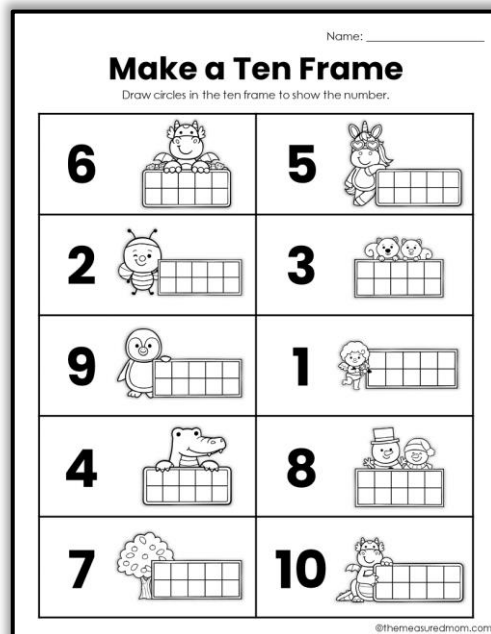

Google Slides activity (20 slides)
and Seesaw activity (19 slides)